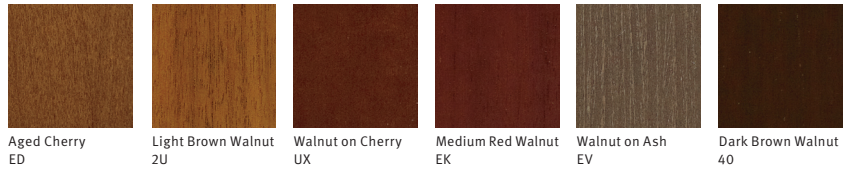

Tu Metal Storage Wood & Veneer

Tu Wood Storage Sliding Door Credenza Translucent