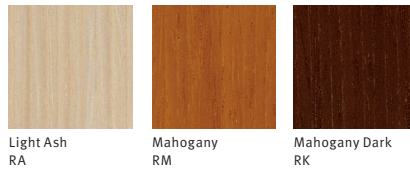

Tu Metal Storage Recut Veneer