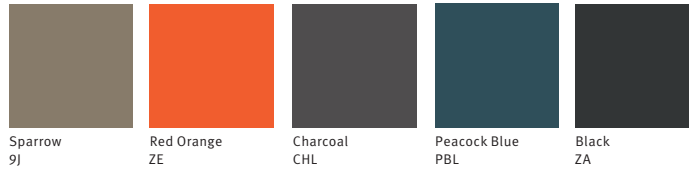

Eames Molded Plastic Seating

Seat & Back
Finish

White
ZF

Alpine
ZM

Aqua Sky
4T

Stone
STN

Sparrow
9J

Red Orange
ZE

Charcoal
CHL

Peacock Blue
PBL

Black
ZA

Upholstered Seat & Back
Price Category 2

Crepe
22 Colors

Medley
15 Colors

Price Category 5

Hopsak
17 Colors

Noble
17 Colors

Price Category B

Messenger
53 Colors
Maharam

Price Category H

Hallingdal
58 Colors
Maharam

Price Category K

Checker
5 Color
Maharam

Eames Molded Plastic Seating

Upholstered Seat Pad
Price Category 1

Dex
5 Colors

Price Category 2

Aristo
15 Colors

Epic
20 Colors

Medley
15 Colors

Sequel
15 Colors

Price Category 3