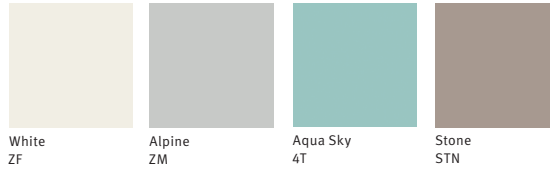

Eames Molded Plastic Seating

Seat & Back
Finish

White
ZF

Alpine
ZM

Aqua Sky
4T

Stone
STN

Sparrow
9J

Red Orange
ZE

Charcoal
CHL

Peacock Blue
PBL

Black
ZA

Upholstered Seat & Back
Price Category 2

Crepe
22 Colors

Medley
15 Colors

Price Category 5

Hopsak
17 Colors

Noble
17 Colors

Price Category B

Messenger
53 Colors
Maharam

Price Category H

Hallingdal
58 Colors
Maharam

Price Category K

Checker
5 Color
Maharam

Eames Molded Plastic Seating

Upholstered Seat Pad
Price Category 1

Dex
5 Colors

Price Category 2

Aristo
15 Colors

Epic
20 Colors

Medley
15 Colors

Sequel
15 Colors

Price Category 3