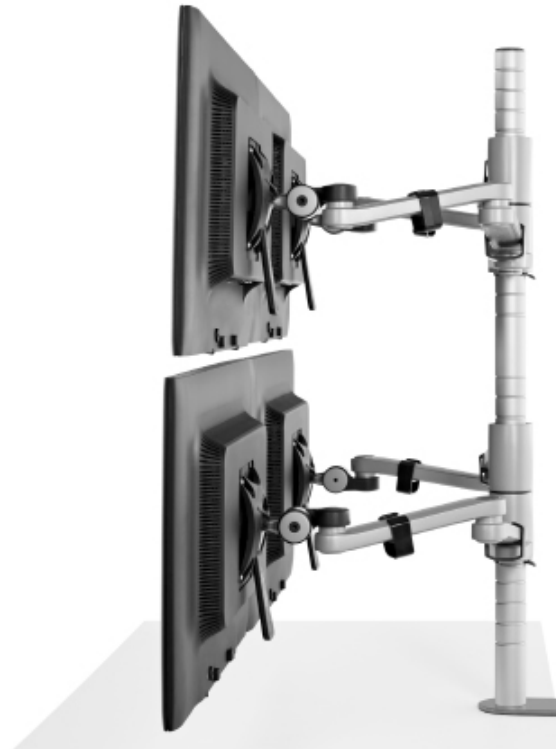

Daisyone®

Multi-Monitor Arm

The Daisyone multi-monitor arm is ideal for high-density environments with lightweight screens. A quick-release control makes installation and removal fast and easy when you're ready to reconfigure.

Benefits

- Easily switches from single- to dual-screen format and to quad format with minimal cost or disruption
- Folds to a compact size, minimizing its desktop footprint
- Quick-release monitor mount supports landscape or portrait orientation

Warranty

12-year, 3-shift

hermanmiller.com/daisyone