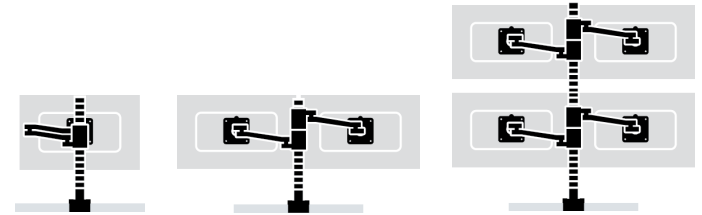

Statement of Line Overview

For the full statement of line, please refer to the [price book](#).

Images

[View image library.](#)

Details

Focal Adjustment
19.88"

Tilt Range
160-degree vertical tilt and 180-degree horizontal movement

Monitor Weight Range
Up to 18 lbs

Number of Devices
1-4

Monitor Head
VESA-compliant