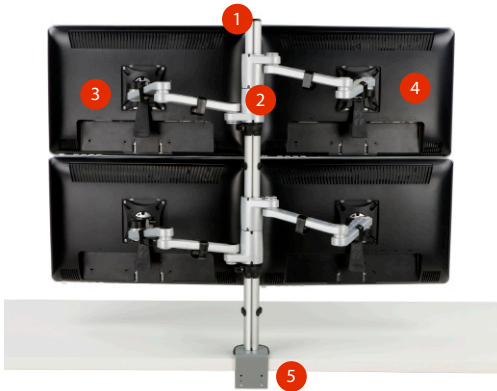

## Key Features

- 1. Post Capacity**  
Up to four arms can be easily mounted on one post without additional brackets.
- 2. Screen Arrangement**  
Two screens can be mounted at the same height on one post without additional brackets.
- 3. Monitor Orientation**  
Monitor can be positioned in landscape or portrait orientation.
- 4. Quick Release**  
With quick-release monitor attachment, screen can be removed in seconds. (The attachment also has a standard security feature.)
- 5. Mounting Options**  
Wall-, slatwall-, and desk-mounting options are available.

## Details

**Focal Adjustment**  
19.88"

**Tilt Range**  
160-degree vertical tilt and 180-degree horizontal movement

**Monitor Weight Range**  
Up to 18 lbs

**Number of Devices**  
1-4

**Monitor Head**  
VESA-compliant