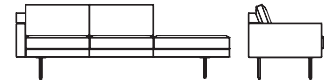

Sofa with Single Arm and Full Cushion 83343

Overall Dimensions	86"w x 30"d x 28.75"h	Weight	118 lbs.
Seat Dimensions	82.5"w x 20"d x 17.5"h	Cubic Feet	57
Seat to Top of Back	12.5"	COM	8 yds.
Top of Arm to Floor	22"	COL	160 sq. ft.
Top of Arm to Seat	4.5"		
Exposed Wood	Walnut or Ash		

Standard Features	Options Available
• Plywood/hardwood frame • Sinuous springs in seat • Fully upholstered • Square steel metal leg	• Arm/back location - left or right facing • Diamond shaped leather button • Round turned post wood leg - Standard walnut finish options on walnut - Select standard finish options on ash - Ferrule in standard or studio powder coats • Metal leg in standard or studio powder coats • Ganging

Loveseat Armless 83242

Overall Dimensions	82"w x 29.75"d x 28.75"h	Weight	108 lbs.
Seat Dimensions	51"w x 20"d x 17.5"h	Cubic Feet	57
Seat to Top of Back	12.5"	COM	5 yds.
Exposed Wood	Walnut or Ash	COL	100 sq. ft.