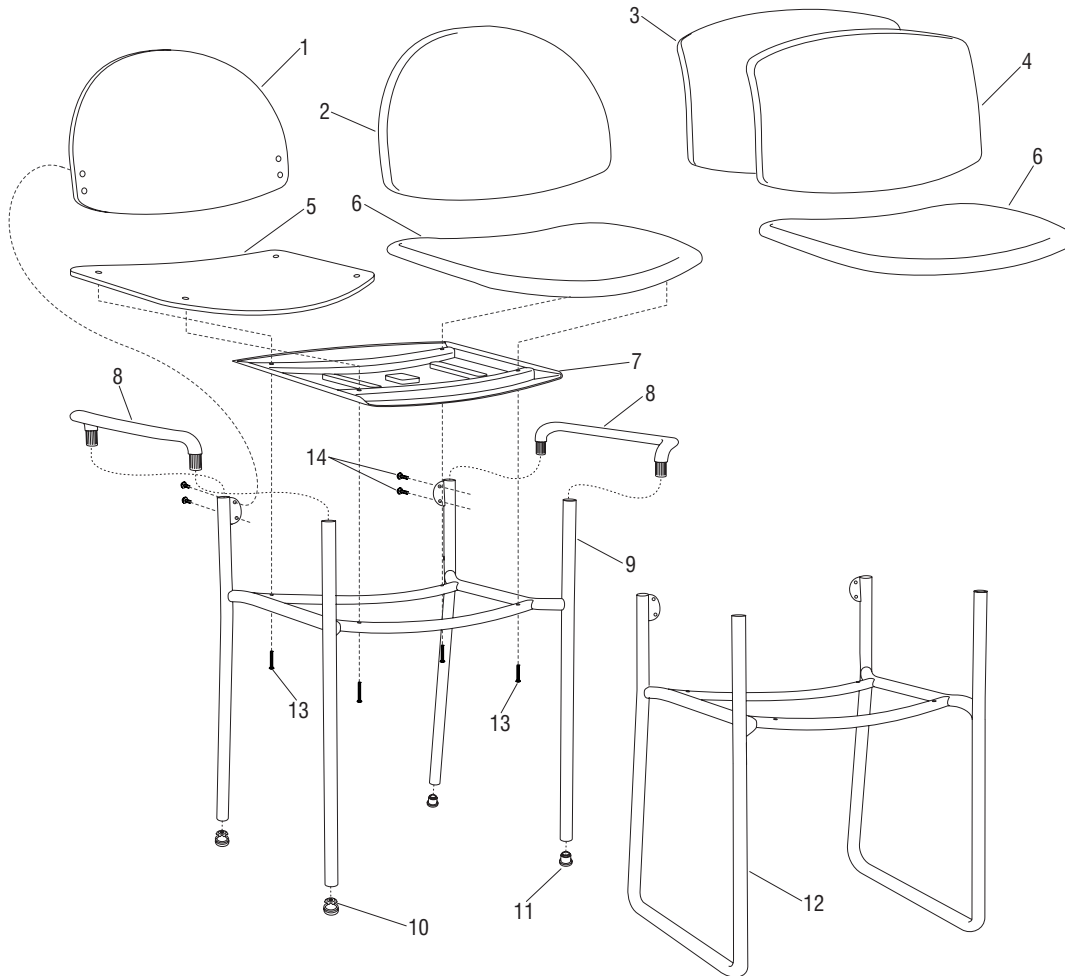

Parts Diagram ■

Versa® Standard Armchair

September 2018

Item	Part Number	Item Description
1	VRPW	Back, Versa Std, Round Back, Wood
		Back, Versa Std, Round Back, Poly
2	VSRC	Back, Versa Std, Round Back, Upholstered
3	VRPW	Back, Versa Std, Square Back, Wood
4	VSRC	Back, Versa Std, Square Back, Upholstered
5	VRPW	Seat, Versa Std, Wood
		Seat, Versa Std, Poly
6	VSRC	Seat, Versa Std, Upholstered
7	85.4961.BL	Seat Pan, Versa Std
8	85.4926.XX.X	Arm, Versa Std
9	VSFR	Chair Frame, Versa Std, Four-Leg with Glides, with Arms (with or without ganging)

Item	Part Number	Item Description
10	10.0190	Glide, Steel
11	53.6550.XX	Glide, Plastic
12	VSFR	Chair Frame, Versa Std, Sled Base, with Arms
13	12.0661.X	Screw, #10-24 x 1 1/4" PH OVL HD (wood or upholstered seat to frame)
	12.0662	Screw, #10-24 x 1 1/8" PH FLAT HD (poly seat to frame)
14	12.0903.X	Screw, 1/4-20 X 1/2" UNBREAKO BTN SHCS (wood back to frame)
	12.0904.X	Screw, 1/4-20 X 3/8" UNBREAKO BTN SHCS (poly back to frame)
	12.0241.X	Screw, 1/4-20 X 3/4" UNBREAKO BTN SHCS (attach upholstered back to frame)