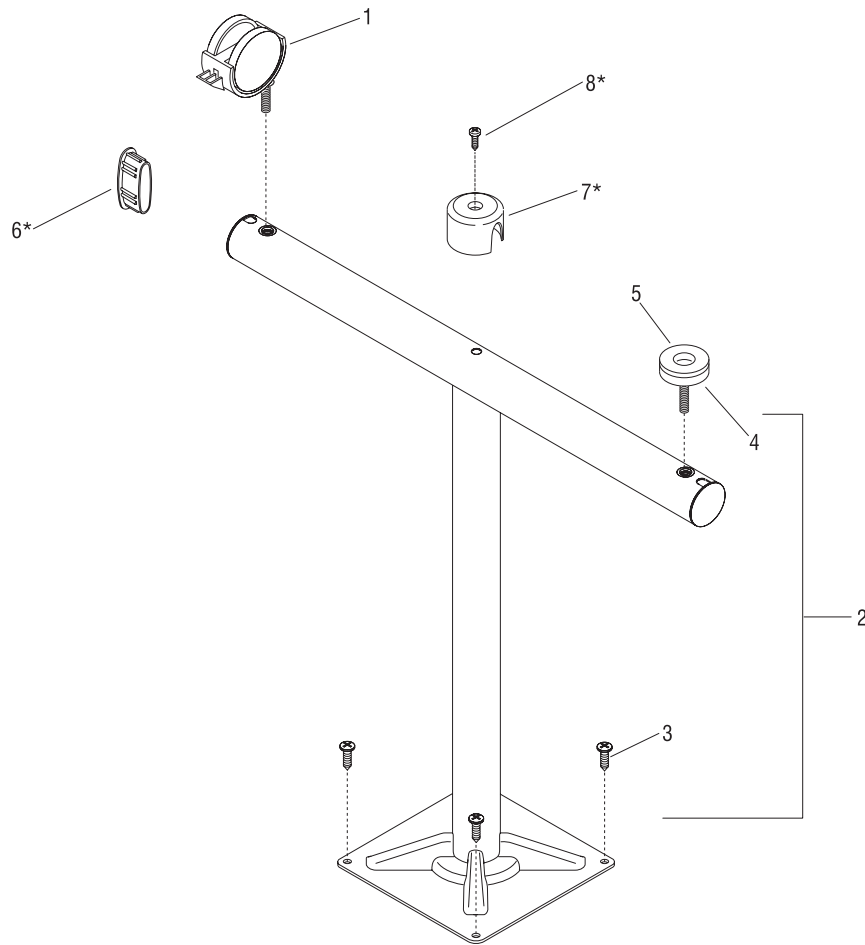

Parts Diagram ■

Fixed T-Base

June 2018

.XX & .XXX = Select Color

Note: Casters cannot be added to legs that originally were manufactured for glides.

Item	Part Number	Item Description
1	09.0156.X	Caster, with Brake
2	13.3114.X	Hardware Pack, eight screws (12.0275) and four glides (10.0131.X)
3	12.0275.X	Screw, #14 x 1"
4	10.0131.X	Glide, Manual Adjust (standard)
5	10.0119.X	Glide, Self Leveling (optional)

For Portico Bases Only

6*	53.5500.XXX	End Cap, Elliptical
7*	53.6702.XXX	Bottom Cap, 1 ³ / ₄ "
8*	12.1800.X	Screw, #8 x ⁵ / ₈ ", (for bottom cap)