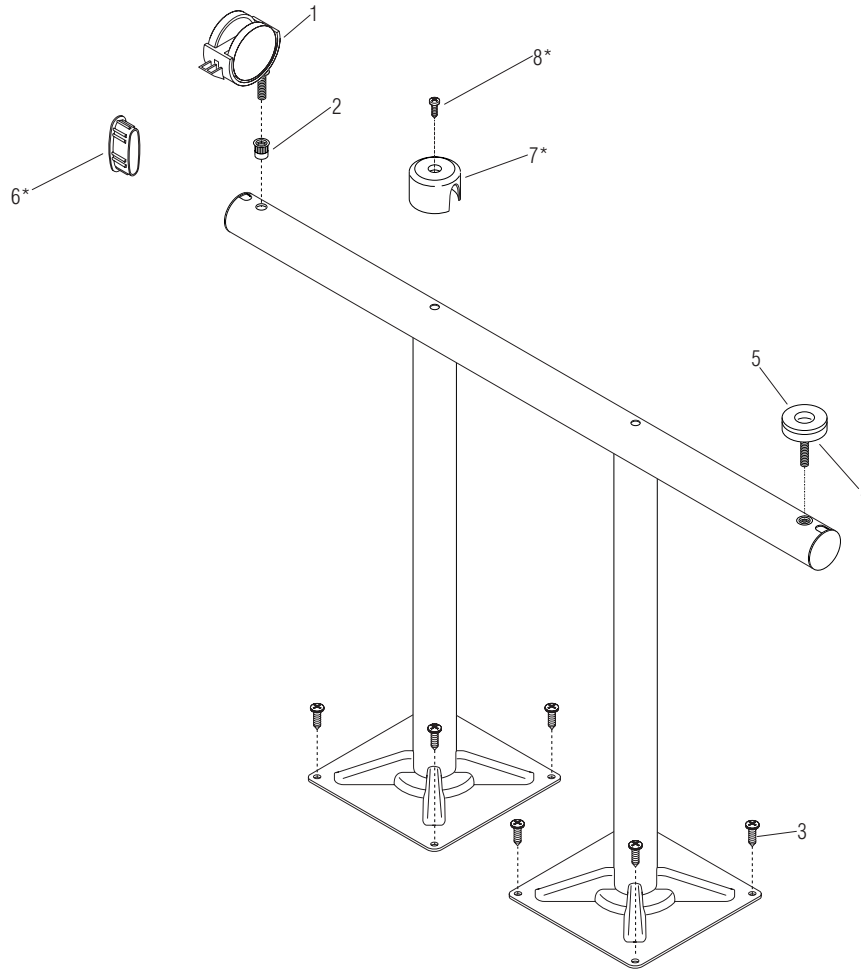

Parts Diagram ■

Fixed TT-Base

June 2018

.XX & .XXX = Select Color

Note: Casters cannot be added to legs that originally were manufactured for glides.

Item	Part Number	Item Description
1	09.0156.X	Caster, with Brake
2	12.0486.X	Steel Rivnut
3	12.0275.X	Screw, #14 x 1"
4	10.0131.X	Glide, Manual Adjust (standard)
5	10.0119.X	Glide, Self Leveling (optional)

For Portico Bases Only

6*	53.5500.XXX	End Cap, Elliptical
7*	53.6702.XXX	Bottom Cap, 1 ³ / ₄ "
8*	12.1800.X	Screw, #8 x ⁵ / ₈ ", (for bottom cap)