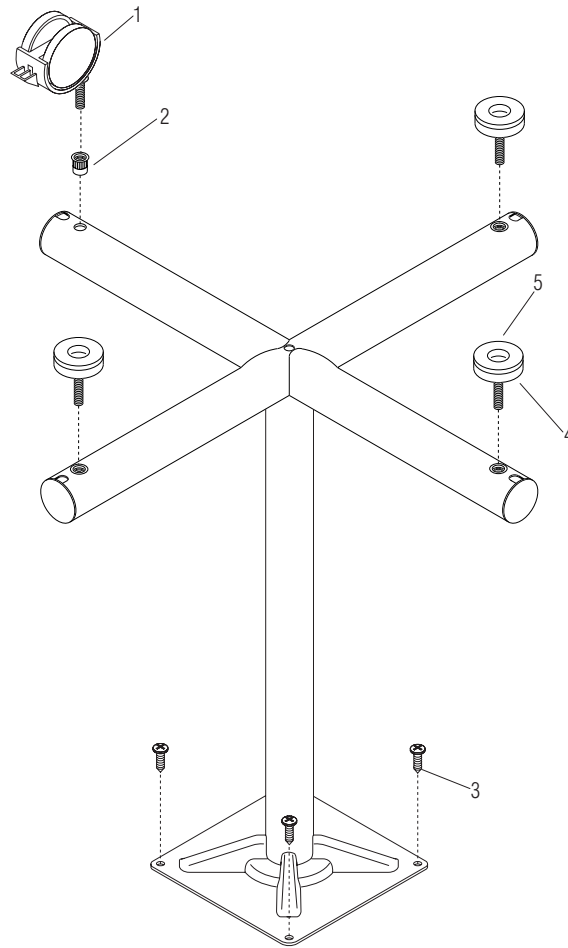

Parts Diagram ■

Fixed X-Base

(1³/₄" column)

June 2018

XX = Select Color

Note: Casters cannot be added to legs that originally were manufactured for glides.

Item	Part Number	Item Description
1	09.0156.X	Caster, with Brake
2	12.0486.X	Steel Rivnut
3	12.0275.X	Screw, #14 x 1"
4	10.0131.X	Glide, Manual Adjust (standard)
5	10.0119.X	Glide, Self Leveling (optional)