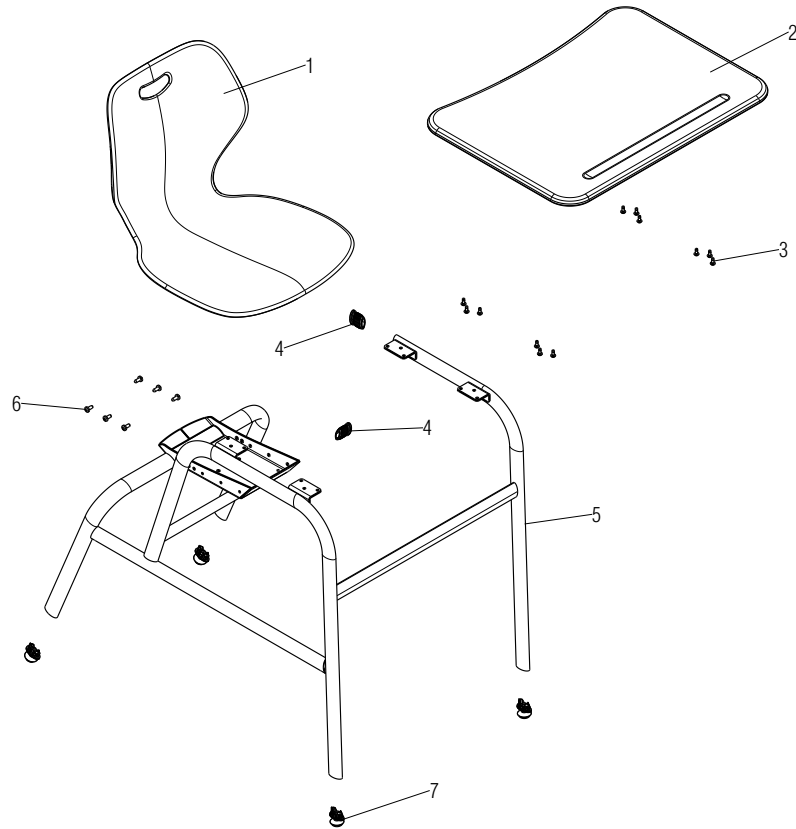

Parts Diagram

Intellect Wave® Classroom Furniture
 Combo Desk with Hard Plastic Top

December 2017

.XX = Select Color
 Items 8 and 9 are not shown.

Item	Part Number	Item Description	Qty	Item	Part Number	Item Description	Qty
1	46.9104.XX	Shell, 18" Large Chair	1	7	46.9147	Glide, Steel 4-Leg	4
2	WDRTF	Desktop, 26" x 19" Hard Plastic Cantilever Desk	1		46.8204	Glide, Nylon 4-Leg	4
3	12.0485	Screw, K50-2.24 x 13mm Washer Head	12		46.8105	Glide, Felt Solo 4-Leg	4
4	46.0451.ENBL	End Cap, Tube	2	8	10.0129	Cap, Felt Glide (for felt glides purchased after 2011)	4
5	46.9262.XX	Weldment, Combo Desk	1	9	10.0138	Removal Tool, Felt Glide Cap	1
6	12.0074.P	Screw, 1/4-20 x 5/8 6-LO PAN	6				