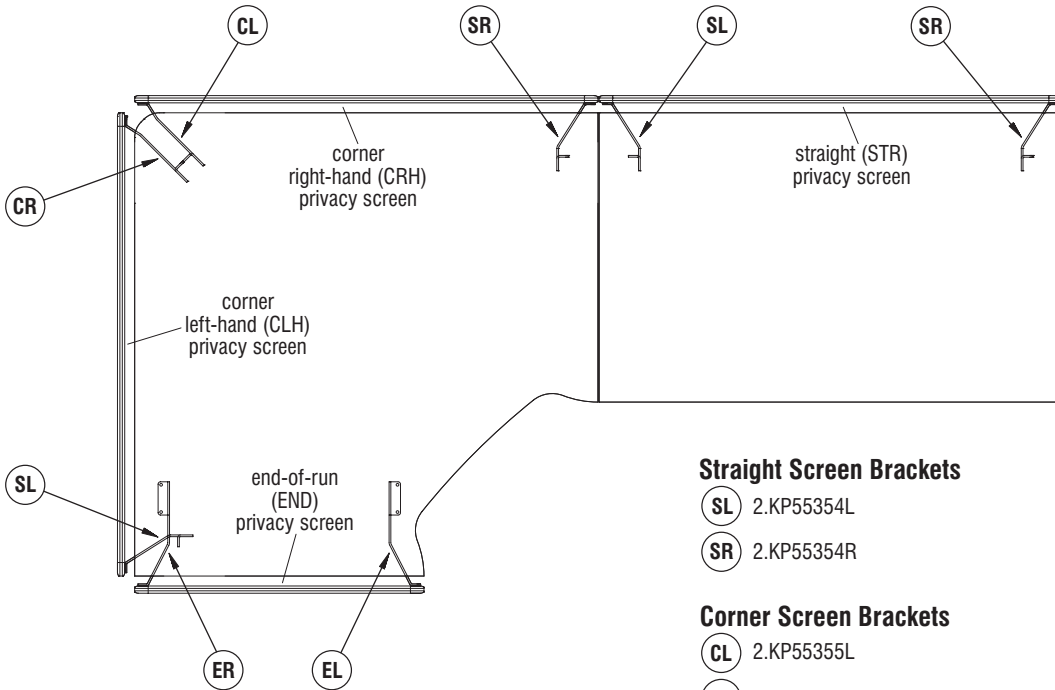

# Parts Diagram ■

Genesis® Desking

Privacy Screen Bracket Layout

November 2017

### Straight Screen Brackets

- SL 2.KP55354L
- SR 2.KP55354R

### Corner Screen Brackets

- CL 2.KP55355L
- CR 2.KP55355R

### End-of-Run Screen Brackets

- EL 2.KP55357L
- ER 2.KP55357R

**CAUTION** Assemble units as described herein only. To do otherwise may result in instability. All screws, nuts and bolts must be tightened securely and must be checked periodically after assembly. Failure to assemble properly, or to secure parts may result in assembly failure and personal injury.