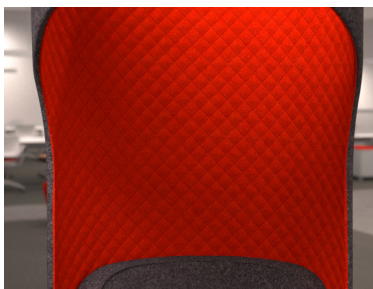

Connection Zone®

Privacy Booth

Tune out distractions and create personal space

Personal space - tune out distractions and create personal spaces for those seeking privacy in open environments. Retreat into a privacy booth to make a call, check email or simply break away.

Privacy by Design - contoured symmetrical design reduces external noise and shields peripheral views, while its open top structure allows light to pass through.

Comfort and Access - fully upholstered cushion and back deliver comfort and support, while a swivel base gives 360 degree access.

Specifications:

W25 H67 D25

Outer booth upholstery available in Blazer or Pallas Ooh La Lana

Inner booth upholstery available in Blazer Quilt Hourglass

Seat and back cushion available in a variety of KI and Pallas fabrics