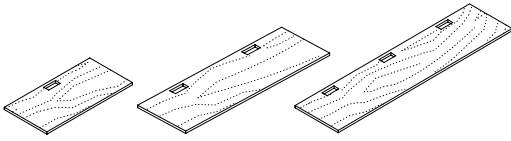

Scan the code

or visit
ki.com/cztour

STATEMENT OF LINE

Not all sizes shown.
For full list of selections available, visit ki.com.

BENCHING (METAL & WOOD LEG)

Worksurfaces for Metal Leg Frames (29" Standard Height)