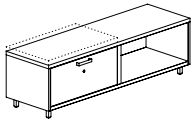

Large Lockers – All Doors
 2 x 1 – W30 or 36 x D18 x H33-1/8"
 2 x 2 – W30 or 36 x D18 x H63-3/4"

Locker Security Options:

Standard Lock Padlock

Combination Lock Digital Lock

Credenzas

Lateral File, Open (L or R)
 W60 x D18 x H17-3/4"
 W72 x D18 x H17-3/4"

Box/Box, Open (L or R)
 W60 x D18 x H17-3/4"
 W72 x D18 x H17-3/4"

Pencil/Lateral File
 Open with Adj. Shelf (L or R)
 W60 x D18 x H20-3/4"
 W72 x D18 x H20-3/4"

Box/Lateral
 Open with Adj. Shelf (L or R)
 W60 x D18 x H24"
 W72 x D18 x H24"