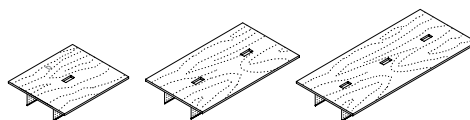

Conference End
D24 x W48" or D30 x W60" (no screen)
D24 x W50" or D30 x W62" (with screen)

Metal Leg Frames (29" Standard Height)

Single-Sided Standalone/Starter (D24 or 30")
Single-Sided Adder (D24 or 30")
Conference End, 1-side (D24" only)
Conference End, 2-sides (D24" only)

D48" (2 x 24" surfaces) or D60" (2 x 30" surfaces)
Dual-Sided Standalone/Starter
Dual-Sided Adder
Conference End, 1-side
Conference End, 2-sides

Worksurfaces for Metal Leg Frames (42" Café Height)

Single-Sided Rectilinear with Modesty Panel
D24 or 30"
W – 48-96"
Optional power harness (single/double)