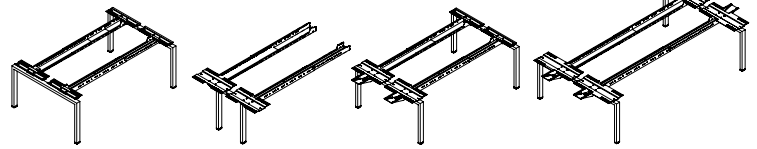

Scan the code

or visit
ki.com/cztour

STATEMENT OF LINE

Not all sizes shown.
For full list of selections available, visit ki.com.

BENCHING (METAL & WOOD LEG)

Worksurfaces for Metal Leg Frames (29" Standard Height)

Single-Sided Rectilinear
D24 or 30"
W – 36-96"
Optional modesty panel
Optional power harness (single/double)

Returns
D24 or 30"
W – 24-54"

Peninsulas
D24 x 60", 77", W72"
D30 x 66", W72"

Dual-Sided Rectilinear
D24 or 30" (per worksurface)
W – 36-96"
Optional modesty panel
Optional power harness (single/double)

Conference End
D24 x W48" or D30 x W60" (no screen)
D24 x W50" or D30 x W62" (with screen)

Metal Leg Frames (29" Standard Height)

Single-Sided Standalone/Starter (D24 or 30")
Single-Sided Adder (D24 or 30")
Conference End, 1-side (D24" only)
Conference End, 2-sides (D24" only)