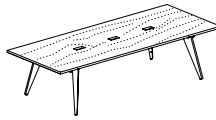

DESKS & CONFERENCE TABLES (WOOD LEG)

Includes Worksurfaces and Wood Leg Frames

Rectilinear or Elliptical Desk with Modesty Panel
D30 or 36" (rectilinear); D36 or 42" (elliptical)
W – 66 or 72"
H29"

Rectilinear or Elliptical Conference Table
D36, 42, 48, 60" (rectilinear); D60" (elliptical)
W – 96, 108, 120"
H29"

ACCESSORIES

Privacy/Divider Screens

Framed Fabric Insert
Single: D1-3/16", W24-78", H13, 19, 31"
Double: D1-3/16", W60-96", H13, 19, 31"
Triple: D1-3/16", W90 or 96", H13, 19, 31"

Framed Acrylic Insert
Single: D1-3/16", W24-78", H13, 19"
Double: D1-3/16", W60-96", H13, 19"
Triple: D1-3/16", W90 or 96", H13, 19"

Frameless Center Privacy Screen

Acrylic Insert on Work Rail
D2-1/2" W36-96" H13 or 19"

Upmounted Storage Cubby

Laminate Shell
D15-3/4 x W36-72 x H13-3/16"

Steel Shell
D13-1/2 x W36-72 x H14-1/4"

Task Lights

LED Double Arm Task Light
Freestanding or Tool Rail Mount
15" extendable arm
5 x 4" light paddle
Optional occupancy sensor

Asymmetrical LED Task Light
Freestanding or Divider Screen Mount
13" arm (freestanding), 10" arm (screen mount)
3-3/4 x 3" light paddle

Workspace Tools

Paper Tray (11-3/8 x 8-7/8 x 1-5/8")
Pencil Holder (2-1/4 x 1-5/8 x 4-3/4")
Tool Box (3 x 3-1/2 x 3")
Cell Phone Holder (3-1/8 x 1-1/8 x 5-1/4")
Name Plate Holder (5-1/8 x 1 x 1-5/8")

MOBILE SCREENS

Printed or Unprinted Acrylic Surface
Dry Erase Steel Surface
W36 x H72 x D22-1/2"
W42 x H72 x D22-1/2"
W42 x H80 x D22-1/2"

Fabric Tile Surface Two Sides
Magnetic Dry Erase Steel on one side, Tackable Fabric on other side
W36 x H72 x D22-1/2"
W42 x H72 x D22-1/2"
W42 x H80 x D22-1/2"

Magnetic Tackable Board or Rail
W – 24, 36, 42"
H24" (Board)
H6" (Rail)
D1/2"