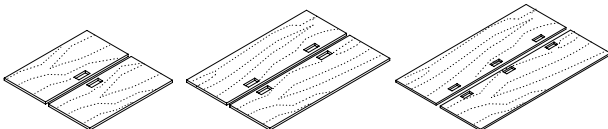

Worksurfaces for Wood Leg Frames (29" Standard Height)

Dual-Sided Rectilinear
D24 or 30" (per worksurface)
W – 36-96"
Optional power harness (single/double)

Returns
D24, 27, 30"
W – 30-54"