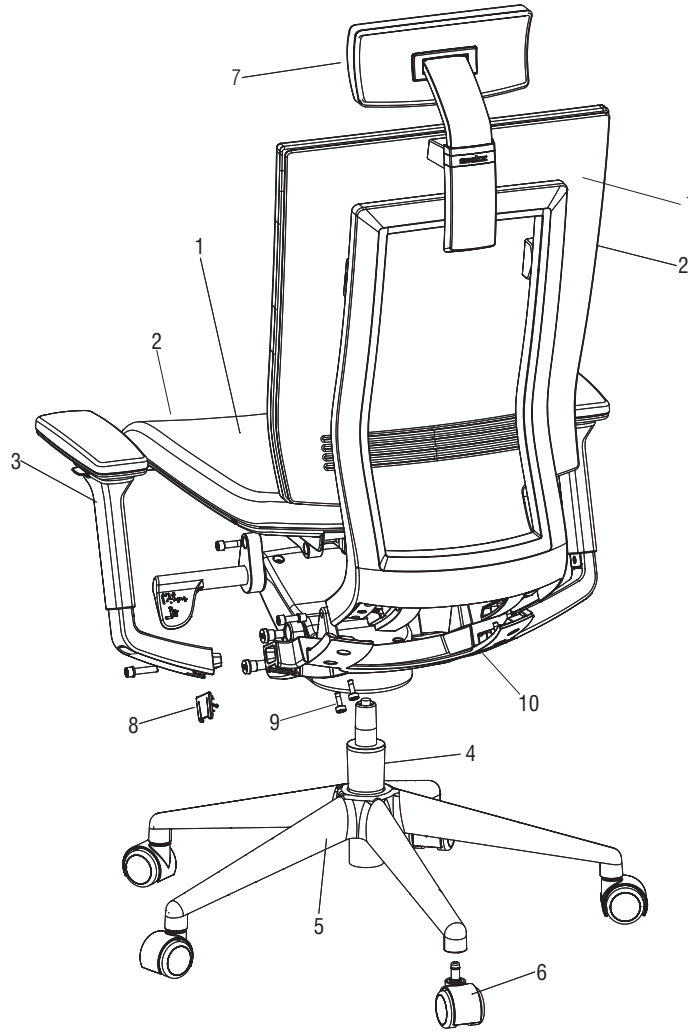

Parts Diagram ■

Altus® Seating

Fabric Task Chair

February 2019

.XX = Select Color

Arms sold as full set only. Not sold individually.

Item	Part Number	Item Description	Item	Part Number	Item Description
1	ALTSC	Slip Cover, Altus Fabric Seat & Back Replacement	6	09.0470.BL	Caster, 65mm Hard Wheel (carpet)
2	ALTRC	Cushion, Altus Fabric Seat and/or Back Replacement	7	09.0475.BL	Caster, 65mm Soft Wheel (hard floor)
3	ALTU.AA.SET	Altus Fabric Adjustable Arm (set)	8	ALTU.HR	Headrest (black faux leather)
4	15.1114	Cylinder, Height-Adjust	9	53.6650.BL	Cap, No Arm Chair (set)
5	08.0080.BL	Mountain Base, Nylon	10	ALTM.HDWE	Hardware Kit, Seat/Back/Cushion
	08.0080.P	Mountain Base, Polished Aluminum		ALTU.MECH	Mechanism, Seat