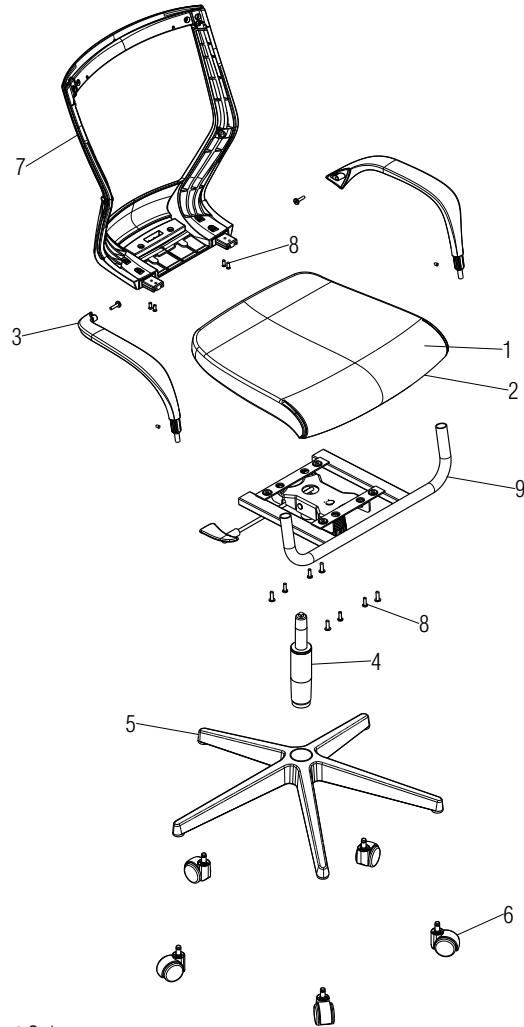

Parts Diagram

Altus[®] Seating
Conference Task Armchair

February 2019

.XX = Select Color
Arms sold as full set only. Not sold individually.

Item	Part Number	Item Description	Req Qty
1	ALTSC	Slip Cover, Altus Fabric Seat Replacement	1
2	ALTRC	Cushion, Altus Fabric Seat Replacement	1
3	ALTC.LA.SET	Set, Right & Left Loop Arm (includes hardware)	1
4	15.1115.R2	Cylinder, Non-Auto Return Gas	1
	15.1116	Cylinder, Auto Return Gas	1
5	08.0080.BL	Base, Black Nylon Mountain	1
	08.0080.P	Base, Aluminum Mountain	1
6	09.0460.BL	Caster, Altus 50mm Soft Wheel Caster (hard floor)	5
	09.0465.BL	Caster, Altus 50mm Hard Wheel Caster (carpet)	5
7	ALTC.BACK.MXX	Assembly, T50 Task Chair Back	1
	ALTC.BACK	Assembly, Black T50 Task Chair Back (black)	1
8	ALTC.HDWE	Hardware Kit, Seat/Back/Cushion	1
9	ALTC.MECH	Mechanism, Seat	1