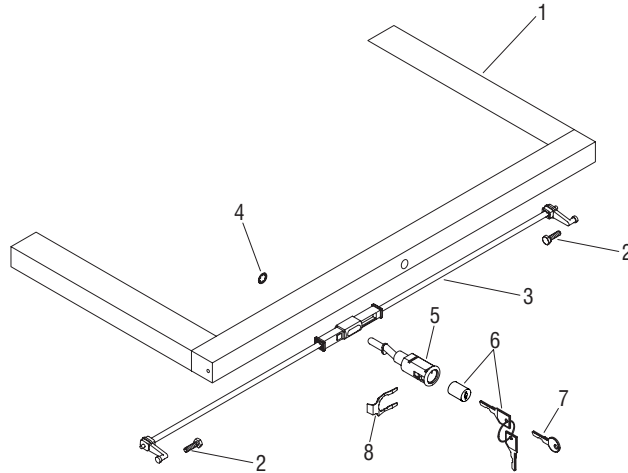

# Parts Diagram ■

## 700 Series® Lateral File Locks

Locking Tie Bar

August 2016

Item	Part Number	Item Description
1	2.KP62250	Locking Tie Bar, 30"
	2.KP62251	Locking Tie Bar, 36"
	2.KP62252	Locking Tie Bar, 42"
2	2.KP20265	Hex Head Shoulder Screw
	2.KP20265	Hex Head Shoulder Screw
3	2.KP62235	Transfer Rod, 30", Tie Bar
	2.KP62236	Transfer Rod, 36", Tie Bar
	2.KP62237	Transfer Rod, 42", Tie Bar
4	2.KP29006	Retaining Clip
5	2.KP29069	Lock Housing
6	2.KP20522	Lock Core/Keys
7	2.KP20551	Extractor Key
8	2.KP29005	Lock Clip