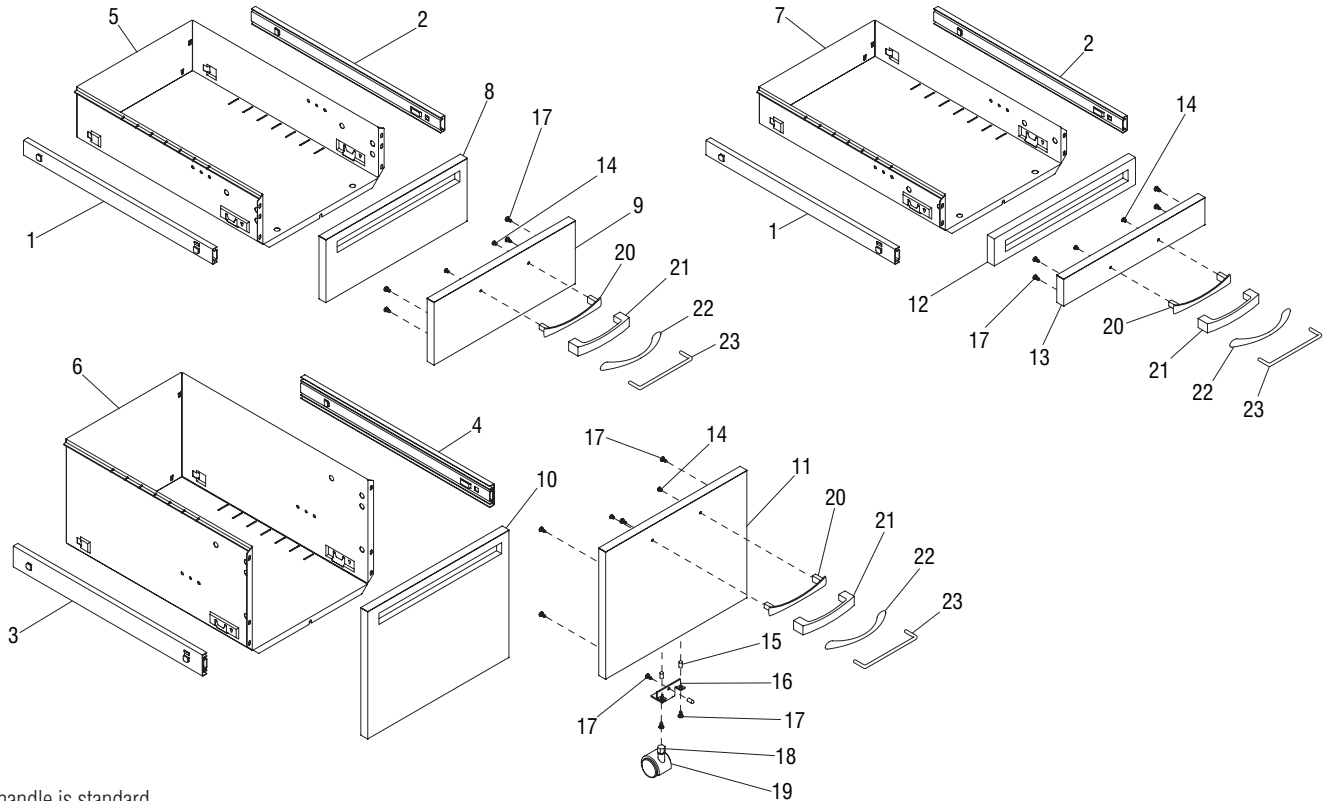

Parts Diagram

700 Series® Pedestal

Pedestal Drawers - Mobile, Freestanding & Worksurface Supporting

February 2019

Classic handle is standard

See price list for counterbalance weights when converting to File/File configuration.

Items 8 through 13 need to have color noted when ordering

Item 17 requires a quantity of 3 for a 5th Wheel Caster or quantity of 4 for Drawer Front

Item	Part Number	Item Description	Qty	Item	Part Number	Item Description	Qty
1*	2.KP20601	20" Pencil-Box Type Left Suspension (15¹³/₁₆"	1		2.KP40195.24	24" Pencil Drawer Body (19¹/₄"	1
	2.KP20603	24" Pencil-Box Type Left Suspension (19¹³/₁₆"	1		2.KP40195.30	30" Pencil Drawer Body (25¹/₄"	1
	2.KP20605	30" Pencil-Box Type Left Suspension (25¹³/₁₆"	1	8	2.KP40204.CB	Box Drawer Front-Classic Handle	1
2*	2.KP20600	20" Pencil-Box Type Right Suspension (15¹³/₁₆"	1	9	2.KP40204.OB	Box Drawer Front	1
	2.KP20602	24" Pencil-Box Type Right Suspension (19¹³/₁₆"	1	10	2.KP40204.CF	File Drawer Front-Classic Handle	1
	2.KP20604	30" Pencil-Box Type Left Suspension (25¹³/₁₆"	1	11	2.KP40204.OF	File Drawer Front	1
3*	2.KP20611	20" File Type Left Suspension (15¹³/₁₆"	1	12	2.KP40200	Pencil Drawer Front-Classic Handle	1
	2.KP20613	24" File Type Left Suspension (19¹³/₁₆"	1	13	2.KP40325.P	Pencil Drawer Front-Optional Handle	1
	2.KP20641	30" File Type Left Suspension (25¹³/₁₆"	1	14	2.KP80490	Screw, 8-32 x 1/4"	2
4*	2.KP20610	20" File Type Right Suspension (15¹³/₁₆"	1	15	2.KPA1887	Screw Cap	3
	2.KP20612	24" File Type Right Suspension (19¹³/₁₆"	1	16	2.KP40330	5th Wheel Caster Bracket	1
	2.KP20640	30" File Type Right Suspension (25¹³/₁₆"	1	17	2.KP20171	Screw, #10 x 1/2" Type AB	3-4
5	2.KP40249.20B	20" Box Drawer Body (15⁵/₈"	1	18	2.KP20230	5/16"-18 Nut with Lock Washer	1
	2.KP40249.24B	24" Box Drawer Body (19⁵/₈"	1	19	2.KP20432	5th Wheel Caster	1
	2.KP40249.30B	30" Box Drawer Body (25⁵/₈"	1	20	2.KP80403	Handle, Aluminum Bow Tie	1
6	2.KP40249.20F	20" File Drawer Body (15⁵/₈"	1		2.KP80404	Handle, Nickel Bow Tie	1
	2.KP40249.24F	24" File Drawer Body (19⁵/₈"	1	21	2.KP80402	Handle, Aluminum Metric	1
	2.KP40249.30F	30" File Drawer Body (25⁵/₈"	1	22	2.KP56024	Handle, Arc Nickel	1
7	2.KP40195.20	20" Pencil Drawer Body (15¹/₄"	1	23	2.KP80406	Handle, Retro Nickel	1