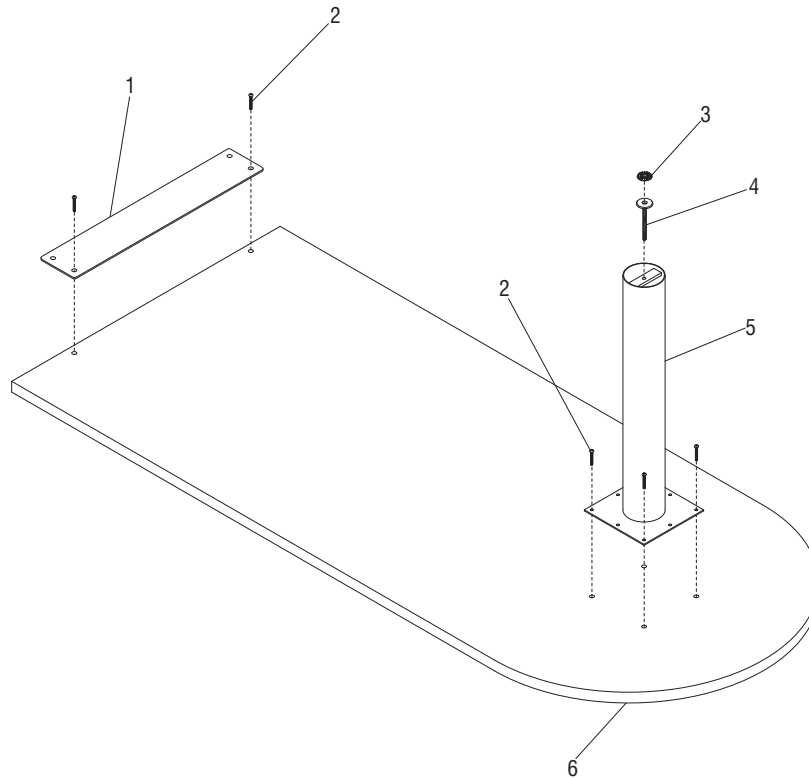

Parts Diagram ■

700 Series® Desking

D-Shape Return

September 2015

Item	Part Number	Item Description	Item	Part Number	Item Description
1	2.45450	Connector, Level 20"	6	7D/DR2466.XXX	Top, Laminate 24" x 66" - "D"
	2.45451	Connector, Level 24"		7D/DR2472.XXX	Top, Laminate 24" x 72" - "D"
	2.45452	Connector, Level 30"		7D/DR3048.XXX	Top, Laminate 30" x 48" - "D"
2	2.20192	Screw, #14 X 7/8 - Black		7D/DR3054.XXX	Top, Laminate 30" x 54" - "D"
	31.10.0186	Gripper, Carpet		7D/DR3060.XXX	Top, Laminate 30" x 60" - "D"
3	31.10.0185	Glide, Panel		7D/DR3066.XXX	Top, Laminate 30" x 66" - "D"
4	2.55510	Weldment, D-Leg Tube 27.25"		7D/DR3072.XXX	Top, Laminate 30" x 72" - "D"
5	7D/DR2436.XXX	Top, Laminate 24" x 36" - "D"		7D/DR3648.XXX	Top, Laminate 36" x 48" - "D"
	7D/DR2442.XXX	Top, Laminate 24" x 42" - "D"		7D/DR3654.XXX	Top, Laminate 36" x 54" - "D"
	7D/DR2448.XXX	Top, Laminate 24" x 48" - "D"		7D/DR3660.XXX	Top, Laminate 36" x 60" - "D"
	7D/DR2454.XXX	Top, Laminate 24" x 54" - "D"		7D/DR3666.XXX	Top, Laminate 36" x 66" - "D"
	7D/DR2460.XXX	Top, Laminate 24" x 60" - "D"		7D/DR3672.XXX	Top, Laminate 36" x 72" - "D"
	6				