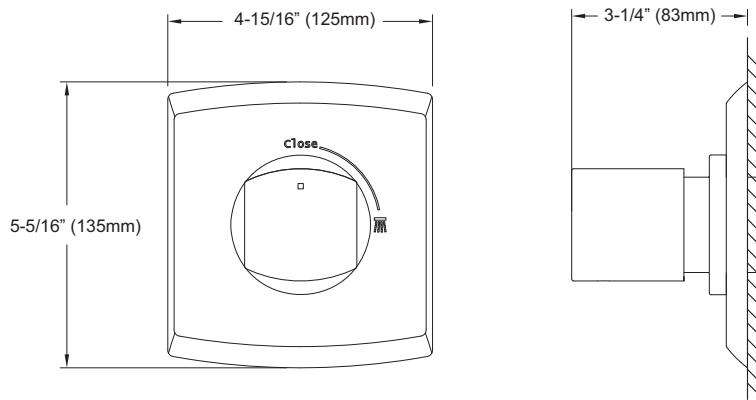

TS960C2

Soirée® Volume Control Valve Trim

SPECIFICATIONS

- Warranty Lifetime Limited Warranty (Residential Use)
  One Year (Commercial Use)
- Material Brass
- Shipping Weight 3.4 lbs.
- Shipping Dimensions 7"L x 6-1/4"W x 5"H

INSTALLATION NOTES

VALVE REQUIRED:
Volume control valve, model TS6A sold separately.

TOTO®

These dimensions and specifications are subject to change without notice