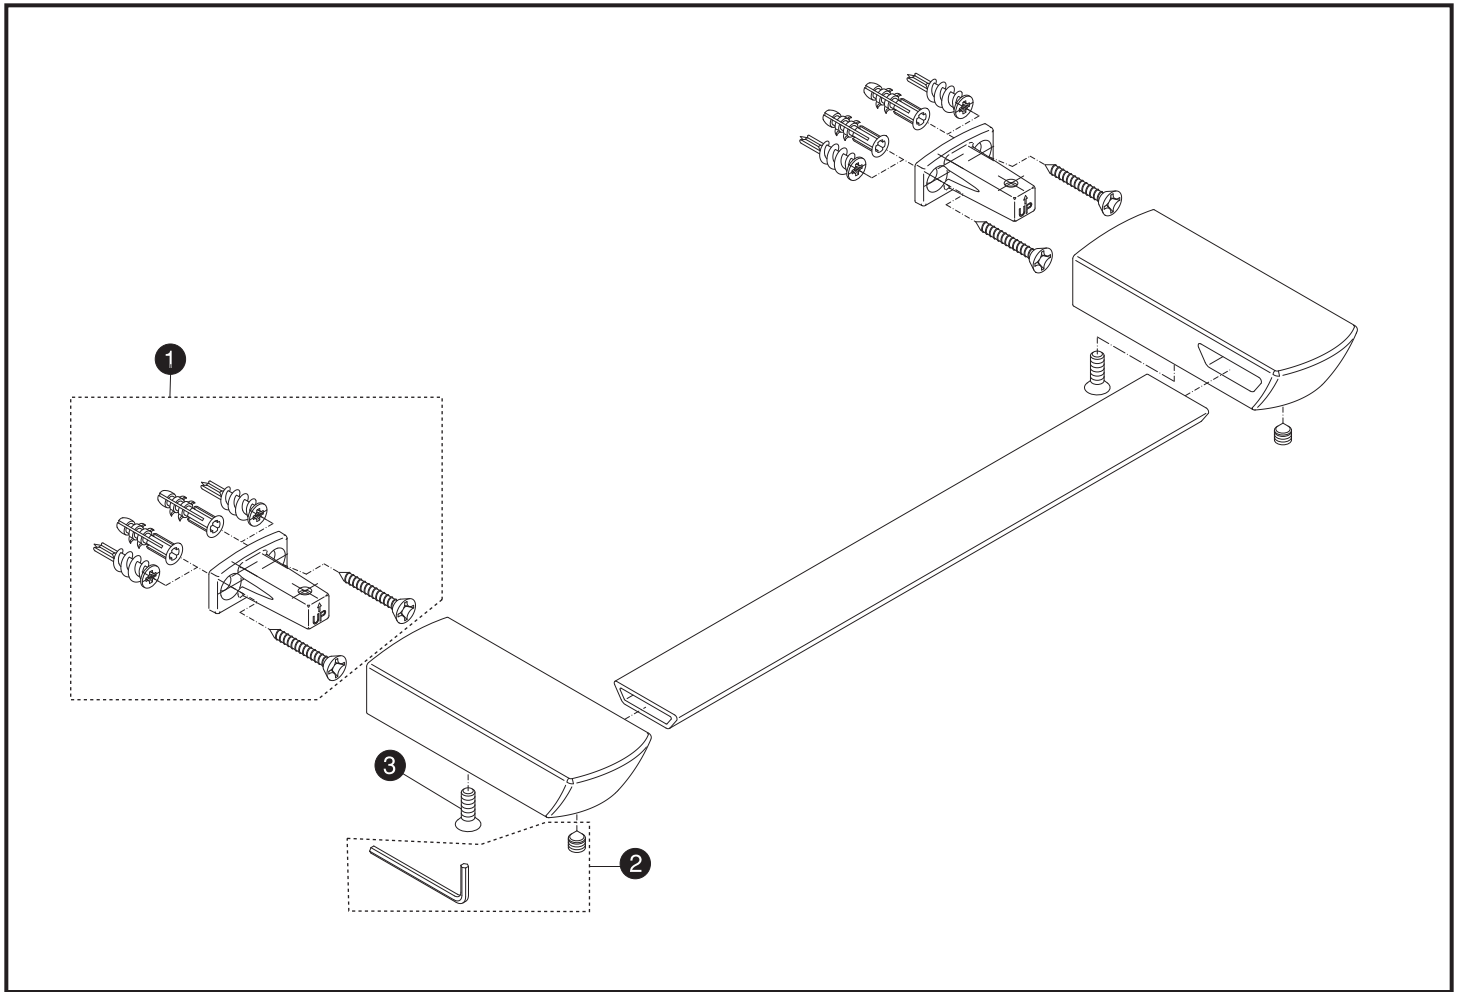

**Soiree®  
Towel Bar**

Item	Part	Description
1	THP5078	Mounting Hardware
2	THP5081	Set Screws (2pc) & Hex Wrench
3	THP5079	Screw

LEGEND
\$\$ = Denotes Finish
#CP = Polished Chrome
#BN = Brushed Nickel
#PN = Polished Nickel