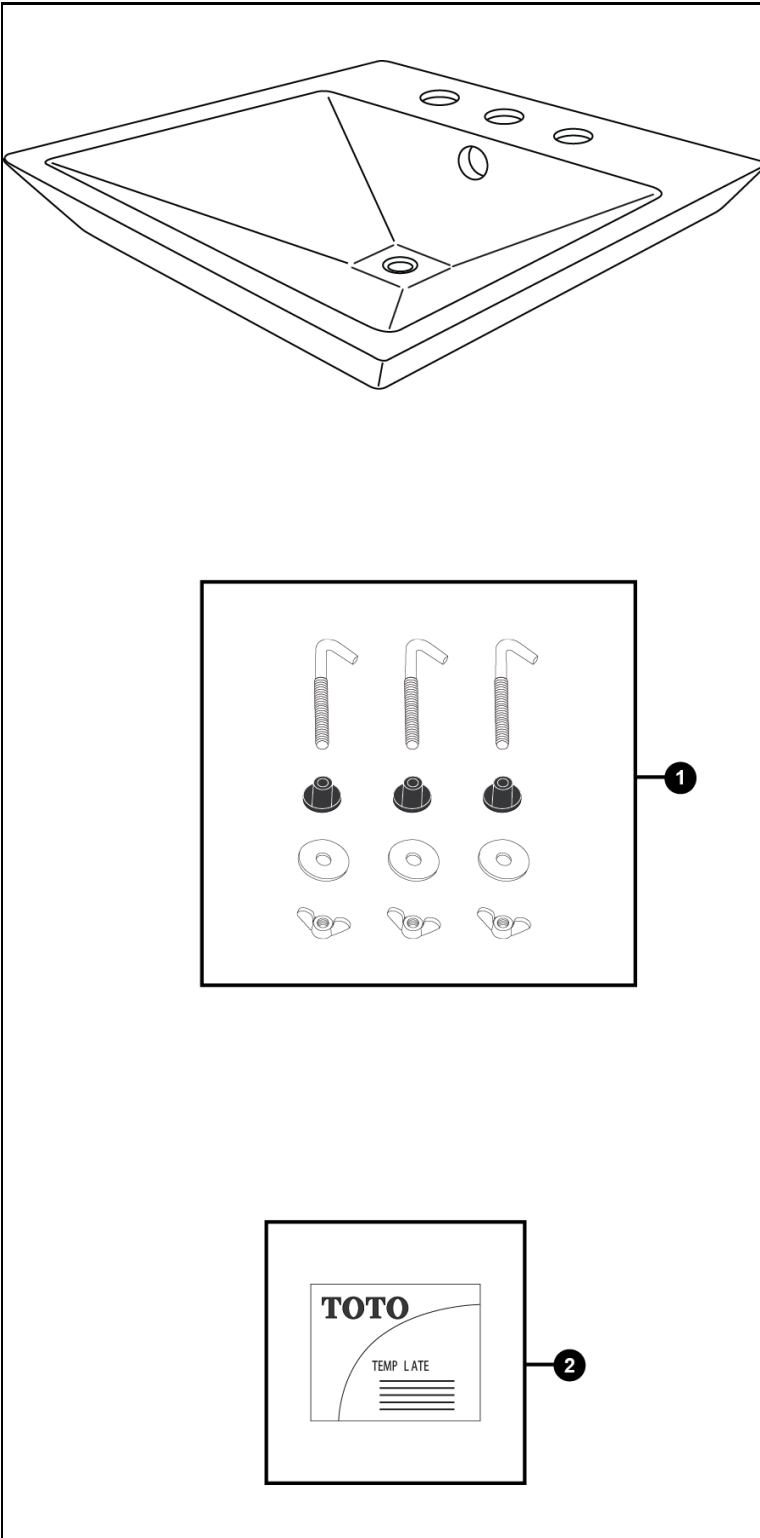

**Renesse® Kiwami® Design II
Vessel Lavatory
(including CeFiONtect™)**

Item Part Description

1	TX809L	Mounting Set
2	0GU145	Template - LT172(G)

Note:

Product Number Explanations	
Vessel Lavatory	Colors
(LT) Lavatory Only	(#01) Cotton
(172) Model	(#03) Bone
(.8) 8" Center	(#11) Colonial White
(G) CeFiONtect™	(#12) Sedona Beige
	(#51) Ebony

Actual Product may vary slightly from illustration.