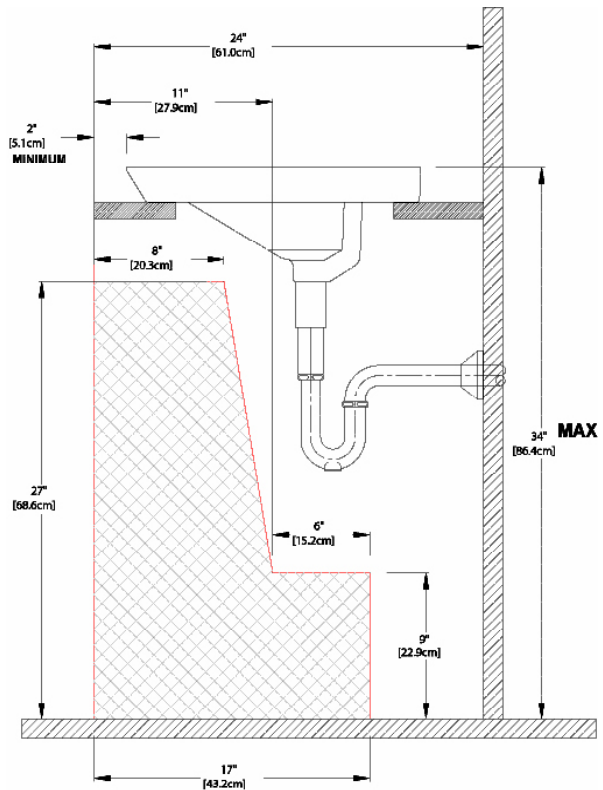

Kiwami™ Renesse® Design II Vessel Lavatory

FEATURES

- 18-1/8" x 18-1/8"
- CEFIONTECT® ceramic glaze - prevents debris and mold from sticking to ceramic surfaces, leading to fewer chemicals and less water in cleaning
- Fired clay
- Complete with installation template and hardware
- ADA compliant

MODELS

- LT172G#01
Lavatory with single hole faucet center
- LT172.8G#01
Lavatory with 8" faucet centers

COLORS/FINISHES

- Standard
#01 Cotton

PRODUCT SPECIFICATION

This vessel lavatory shall be made of fired clay. Lavatory shall be 18-1/8" x 18-1/8". Product shall be with overflow and lavatory shall include mounting assembly. Lavatory shall have CEFIONTECT ceramic glaze. Lavatory shall be ADA compliant. Lavatory shall be TOTO Model LT172_____.

LT172G

Kiwami™ Renesse® Design II Vessel Lavatory

SPECIFICATIONS

- Waste 1-1/4" O.D.
- Size 18-1/8"W x 18-1/8"D
- Basin 16-1/8"W x 12-1/2"D
- Warranty One Year Limited Warranty
- Material Fired clay
- Shipping Weight 21 lbs.
- Shipping Dimensions 22-1/4"W X 18-3/4"D X 9-3/4"H

INSTALLATION NOTES

Due to the Soiree's unique laminar flow, TOTO does not recommend the use of the Soiree faucet with this lavatory.

ADA Compliance

TOTO®

These dimensions and specifications are subject to change without notice