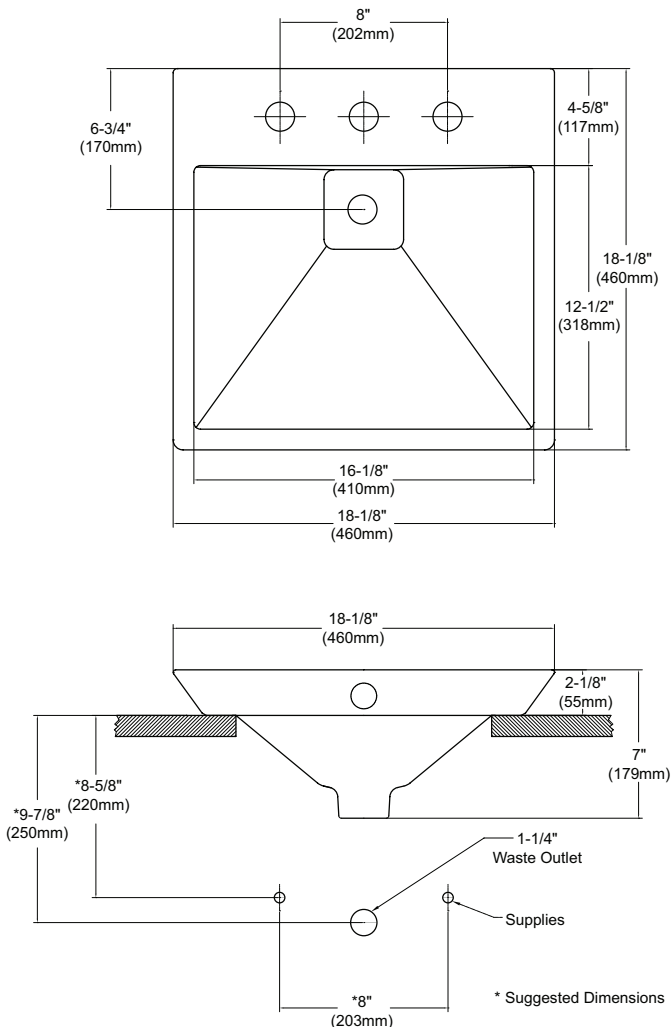

Kiwami™ Renesse® Design II Vessel Lavatory

FEATURES

- 18-1/8" x 18-1/8"
- CEFIONTECT® ceramic glaze - prevents debris and mold from sticking to ceramic surfaces, leading to fewer chemicals and less water in cleaning
- Fired clay
- Complete with installation template and hardware
- ADA compliant

MODELS

- LT172G#01
Lavatory with single hole faucet center
- LT172.8G#01
Lavatory with 8" faucet centers

COLORS/FINISHES

- Standard
#01 Cotton

PRODUCT SPECIFICATION

This vessel lavatory shall be made of fired clay. Lavatory shall be 18-1/8" x 18-1/8". Product shall be with overflow and lavatory shall include mounting assembly. Lavatory shall have CEFIONTECT ceramic glaze. Lavatory shall be ADA compliant. Lavatory shall be TOTO Model LT172_____.

LT172G

Kiwami™ Renesse® Design II Vessel Lavatory

SPECIFICATIONS

- Waste 1-1/4" O.D.
- Size 18-1/8"W x 18-1/8"D
- Basin 16-1/8"W x 12-1/2"D
- Warranty One Year Limited Warranty
- Material Fired clay
- Shipping Weight 21 lbs.
- Shipping Dimensions 22-1/4"W X 18-3/4"D X 9-3/4"H

INSTALLATION NOTES

Due to the Soiree's unique laminar flow, TOTO does not recommend the use of the Soiree faucet with this lavatory.

ADA Compliance

TOTO®

These dimensions and specifications are subject to change without notice