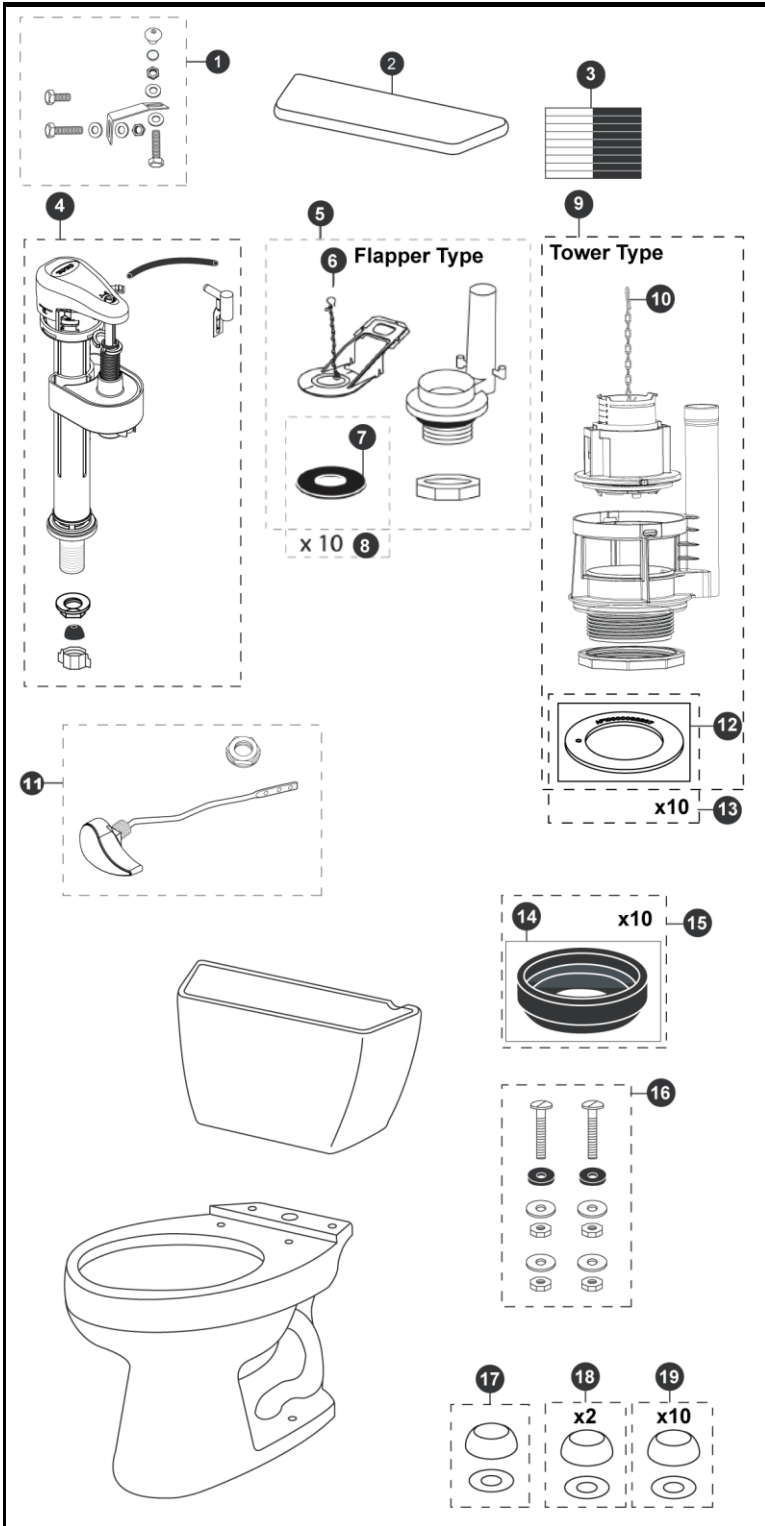

**Drake®**  
**1.6 Gpf Toilet, Elongated,**  
**G-MAX®, 12" Rough-In,**  
**Insulated Tank, Bolt Down Tank Lid**

Item	Part	Description
1	THU089	Bolt Down Set
2	TCU743BCR#01	Bolt Down Tank Lid w/ Velcro - Cotton
	TCU743BCR#03	Bolt Down Tank Lid w/ Velcro - Bone
	TCU743BCR#11	Bolt Down Tank Lid w/ Velcro - Colonial White
	TCU743BCR#12	Bolt Down Tank Lid w/ Velcro - Sedona Beige
	TCU743BCR#51	Bolt Down Tank Lid w/ Velcro - Ebony
3	THU107	Velcro Tape
4	TSU53A	Fill Valve
5	THU130	Flush Valve
6	THU092-7	Flapper w/Chain - Insulated Tank
7	9BU001ER	Flapper Gasket
8	THU096	Flapper Gasket (10 pieces)
9	THU440.15H-A	Drain Valve for Tower Type
10	THU460-A	Flush Tower
11	THU068#01	Trip Lever - Cotton
	THU068#03	Trip Lever - Bone
	THU068#11	Trip Lever - Colonial White
	THU068#12	Trip Lever - Sedona Beige
	THU068#51	Trip Lever - Ebony
	THU068#CP	Trip Lever - Chrome Plated
	THU068#BN	Trip Lever - Brushed Nickel
	THU068#PN	Trip Lever - Polished Nickel
12	THU407	Seal Gasket (1 piece)
13	THU370	Seal Gasket (10 pieces)
14	9BU024E	3" Tank to Bowl Gasket
15	THU131	Tank to Bowl Gaskets (10 pieces)
16	TSU01D	Tank Mounting Kit
17	THU044#01	Bolt Cap Set - Cotton (1 set)
	THU044#03	Bolt Cap Set - Bone (1 set)
	THU044#11	Bolt Cap Set - Colonial White (1 set)
	THU044#12	Bolt Cap Set - Sedona Beige
	THU044#51	Bolt Cap Set - Ebony
18	THU044S#01	Bolt Cap Sets - Cotton (2 pieces)
	THU044S#03	Bolt Cap Sets - Bone (2 pieces)
	THU044S#11	Bolt Cap Sets - Colonial White (2 pieces)
	THU044S#12	Bolt Cap Sets - Sedona Beige (2 pieces)
	THU044S#51	Bolt Cap Sets - Ebony (2 pieces)
19	THU098#01	Bolt Cap Sets - Cotton (20 pieces)

**Note:**

Product Number Explanations		
Two-Piece Toilet	Tank	Bowl
(CST) Gravity Type Toilet	(ST) Tank	(C) Bowl
(744) Model	(743) Model	(744) Model
(S) G-MAX®	(S) G-MAX®	(S) G-MAX®
(D) Insulated Tank	(D) Insulated Tank	
(B) Bolt Down Tank Lid	(B) Bolt Down Tank Lid	

Actual Product may vary slightly from illustration.