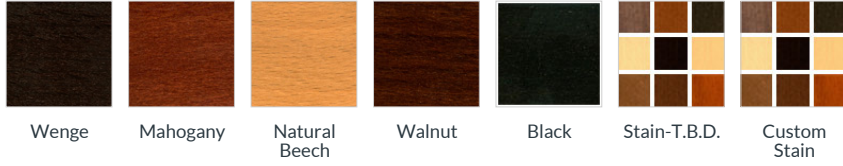

FRAME FINISH OPTIONS

WOOD COLORS

SEAT FINISH OPTIONS

WOOD COLORS

RANGE

SB101

SB102 UHS

SB103 UHS