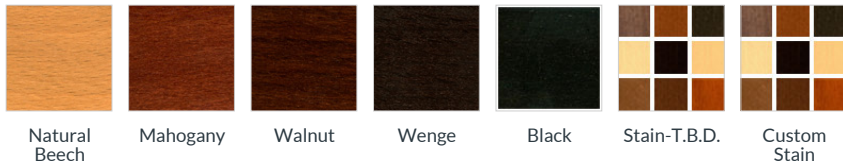

FRAME FINISH OPTIONS

WOOD COLORS

SEAT FINISH OPTIONS

WOOD COLORS

RANGE

SB101

SB102 UHS

SB103 UHS