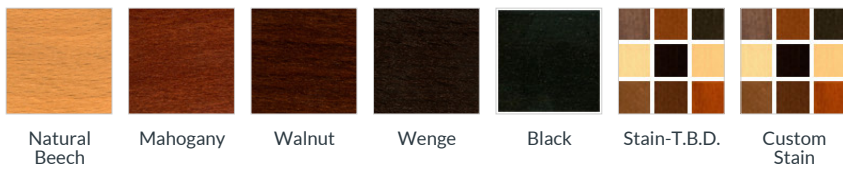

FRAME FINISH OPTIONS

WOOD COLORS

SEAT FINISH OPTIONS

WOOD COLORS

RANGE

SB101

SB102 UHS

SB103 UHS