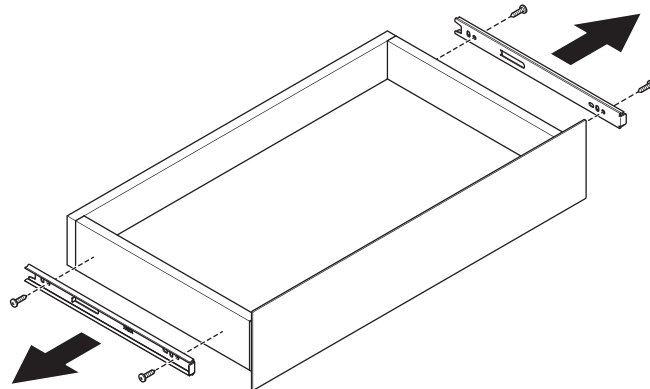

RECYCLE BINS

STEEL

Four screws are shown as items to be recycled in the steel bin.

WOOD/LAMINATE

The drawer is shown as an item to be recycled in the wood/laminate bin.