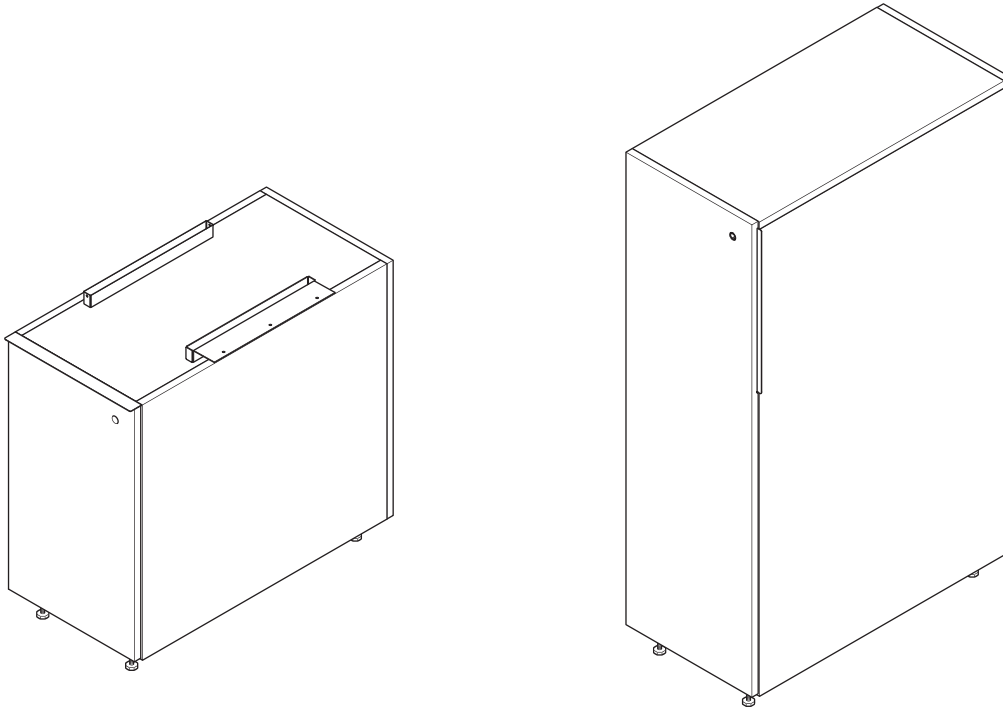

BESIDE®

Storage Pantry

Disassembly & Recycling Instructions

Tools Required

1

SLAT RAIL - LOWER

1

RECYCLE BINS

STEEL

CUSTOMER SERVICE PHONE: 1-800-426-8562

SLAT RAIL - UPPER

2

RECYCLE BINS

STEEL

SLAT RAIL - LOWER

3