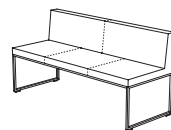

MODO

Designed by Burkhard Vogtherr

DAVIS®

Backless Benches

48" Backless Bench
MD-1048

60" Backless Bench
MD-1060

72" Backless Bench
MD-1072

84" Backless Bench
MD-1084

96" Backless Bench
MD-1096

Benches

48" Bench
MD-2048

60" Bench
MD-2060

72" Bench
MD-2072

84" Bench
MD-2084

96" Bench
MD-2096

L Shaped Benches