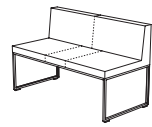

MODO

Designed by Burkhard Vogtherr

DAVIS®

Backless Benches

48" Backless Bench
MD-1048

60" Backless Bench
MD-1060

72" Backless Bench
MD-1072

84" Backless Bench
MD-1084

96" Backless Bench
MD-1096

Benches

48" Bench
MD-2048

60" Bench
MD-2060

72" Bench
MD-2072

84" Bench
MD-2084

96" Bench
MD-2096

L Shaped Benches