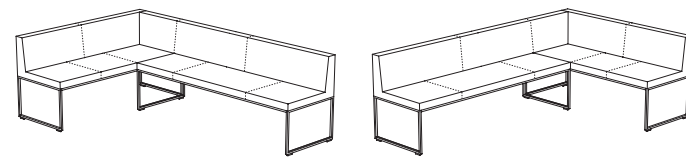

MODO

Designed by Burkhard Vogtherr

DAVIS®

Backless Benches

48" Backless Bench
MD-1048

60" Backless Bench
MD-1060

72" Backless Bench
MD-1072

84" Backless Bench
MD-1084

96" Backless Bench
MD-1096

Benches

48" Bench
MD-2048

60" Bench
MD-2060

72" Bench
MD-2072

84" Bench
MD-2084

96" Bench
MD-2096

L Shaped Benches

$83 \frac{5}{8}'' \times 59 \frac{5}{8}''$
MD-3010-L / MD-3010-R

$95 \frac{5}{8}'' \times 59 \frac{5}{8}''$
MD-3011-L / MD-3011-R

$107 \frac{5}{8}'' \times 59 \frac{5}{8}''$
MD-3012-L / MD-3012-R

$119 \frac{5}{8}'' \times 59 \frac{5}{8}''$
MD-3013-L / MD-3013-R