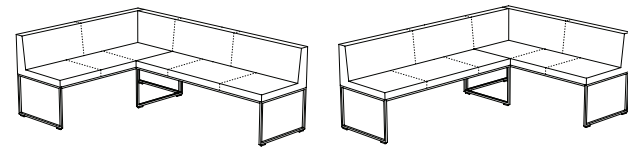

MODO

Designed by Burkhard Vogtherr

DAVIS®

Backless Benches

48" Backless Bench
MD-1048

60" Backless Bench
MD-1060

72" Backless Bench
MD-1072

84" Backless Bench
MD-1084

96" Backless Bench
MD-1096

Benches

48" Bench
MD-2048

60" Bench
MD-2060

72" Bench
MD-2072

84" Bench
MD-2084

96" Bench
MD-2096

L Shaped Benches

$83 \frac{5}{8}'' \times 59 \frac{5}{8}''$
MD-3010-L / MD-3010-R

$95 \frac{5}{8}'' \times 59 \frac{5}{8}''$
MD-3011-L / MD-3011-R

$107 \frac{5}{8}'' \times 59 \frac{5}{8}''$
MD-3012-L / MD-3012-R

$119 \frac{5}{8}'' \times 59 \frac{5}{8}''$
MD-3013-L / MD-3013-R