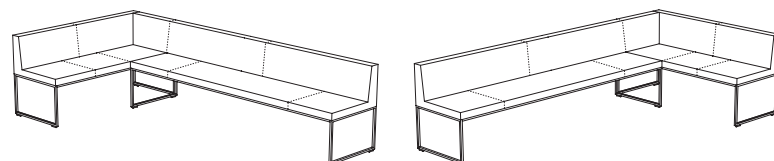

MODO

Designed by Burkhard Vogtherr

DAVIS®

Backless Benches

48" Backless Bench
MD-1048

60" Backless Bench
MD-1060

72" Backless Bench
MD-1072

84" Backless Bench
MD-1084

96" Backless Bench
MD-1096

Benches

48" Bench
MD-2048

60" Bench
MD-2060

72" Bench
MD-2072

84" Bench
MD-2084

96" Bench
MD-2096

L Shaped Benches

$83 \frac{5}{8}'' \times 59 \frac{5}{8}''$
MD-3010-L / MD-3010-R

$95 \frac{5}{8}'' \times 59 \frac{5}{8}''$
MD-3011-L / MD-3011-R

$107 \frac{5}{8}'' \times 59 \frac{5}{8}''$
MD-3012-L / MD-3012-R

$119 \frac{5}{8}'' \times 59 \frac{5}{8}''$
MD-3013-L / MD-3013-R