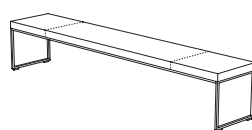

MODO

Designed by Burkhard Vogtherr

DAVIS®

Backless Benches

48" Backless Bench
MD-1048

60" Backless Bench
MD-1060

72" Backless Bench
MD-1072

84" Backless Bench
MD-1084

96" Backless Bench
MD-1096

Benches

48" Bench
MD-2048

60" Bench
MD-2060

72" Bench
MD-2072

84" Bench
MD-2084

96" Bench
MD-2096

L Shaped Benches