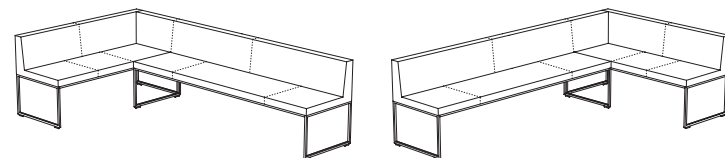

MODO

Designed by Burkhard Vogtherr

DAVIS®

Backless Benches

48" Backless Bench
MD-1048

60" Backless Bench
MD-1060

72" Backless Bench
MD-1072

84" Backless Bench
MD-1084

96" Backless Bench
MD-1096

Benches

48" Bench
MD-2048

60" Bench
MD-2060

72" Bench
MD-2072

84" Bench
MD-2084

96" Bench
MD-2096

L Shaped Benches

$83 \frac{5}{8}'' \times 59 \frac{5}{8}''$
MD-3010-L / MD-3010-R

$95 \frac{5}{8}'' \times 59 \frac{5}{8}''$
MD-3011-L / MD-3011-R

$107 \frac{5}{8}'' \times 59 \frac{5}{8}''$
MD-3012-L / MD-3012-R

$119 \frac{5}{8}'' \times 59 \frac{5}{8}''$
MD-3013-L / MD-3013-R