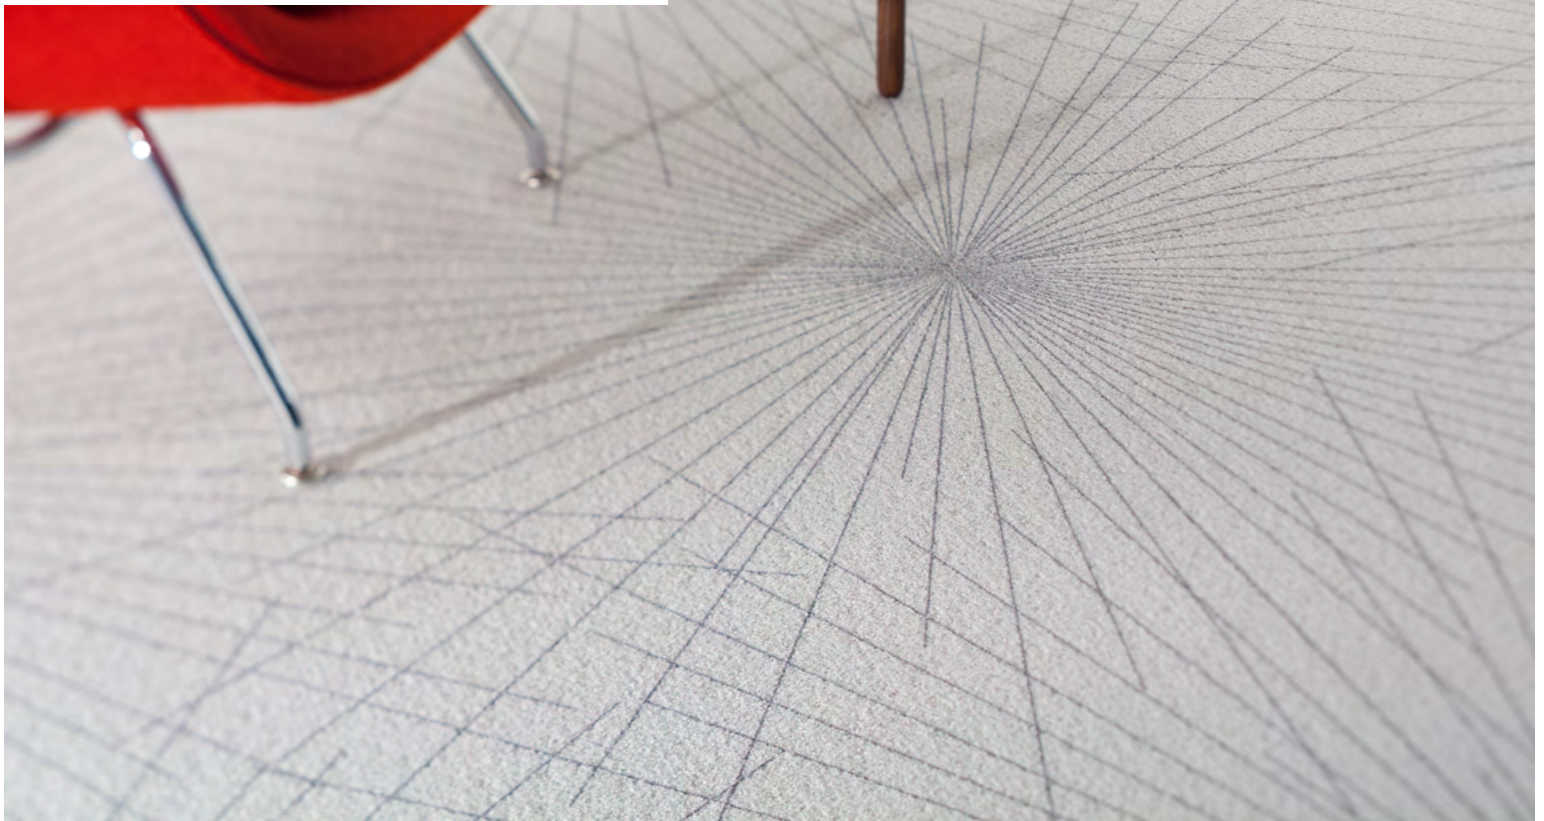

ART MEDIA

5 patterns available in 12 colors

1 pattern available in 20 colors

Milliken™

Op Art in Warp, monolithic tile installation

Art Media

Art Media is a library of patterns reinterpreting iconoclastic modern art techniques and media: Drip Painting, Action Painting, Charcoal, Chalk, Graphite, and the optical illusions of Op Art. Exploring the boundaries of Art Media and Media Art, the floor plane becomes a canvas for larger-than-life installation art or fine detail that feels like an intimate secret through the use of advanced digital technology.

Designed by Cresta Bledsoe, Art Media consists of 6 patterns that offer a variety of quintessential modern art aesthetics in a range of scales that are completely versatile—from large focal point installation to neutral and planar, textural ground. The optional canvas accessory patterns can act as a border or a transition.