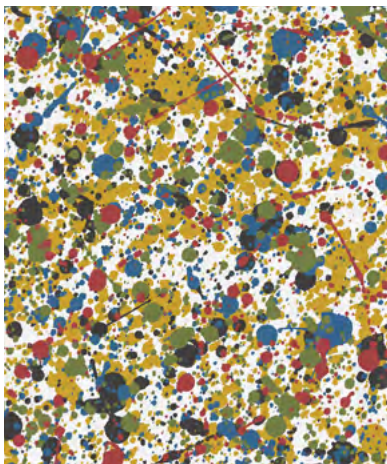

ART MEDIA

5 patterns available in 12 colors

1 pattern available in 20 colors

Milliken™

Action Painting in Manganese with *canvas right* accessory pattern, monolithic tile installation

Art Media

Art Media is a library of patterns reinterpreting iconoclastic modern art techniques and media: Drip Painting, Action Painting, Charcoal, Chalk, Graphite, and the optical illusions of Op Art. Exploring the boundaries of Art Media and Media Art, the floor plane becomes a canvas for larger-than-life installation art or fine detail that feels like an intimate secret through the use of advanced digital technology.

Designed by Cresta Bledsoe, Art Media consists of 6 patterns that offer a variety of quintessential modern art aesthetics in a range of scales that are completely versatile—from large focal point installation to neutral and planar, textural ground. The optional canvas accessory patterns can act as a border or a transition.