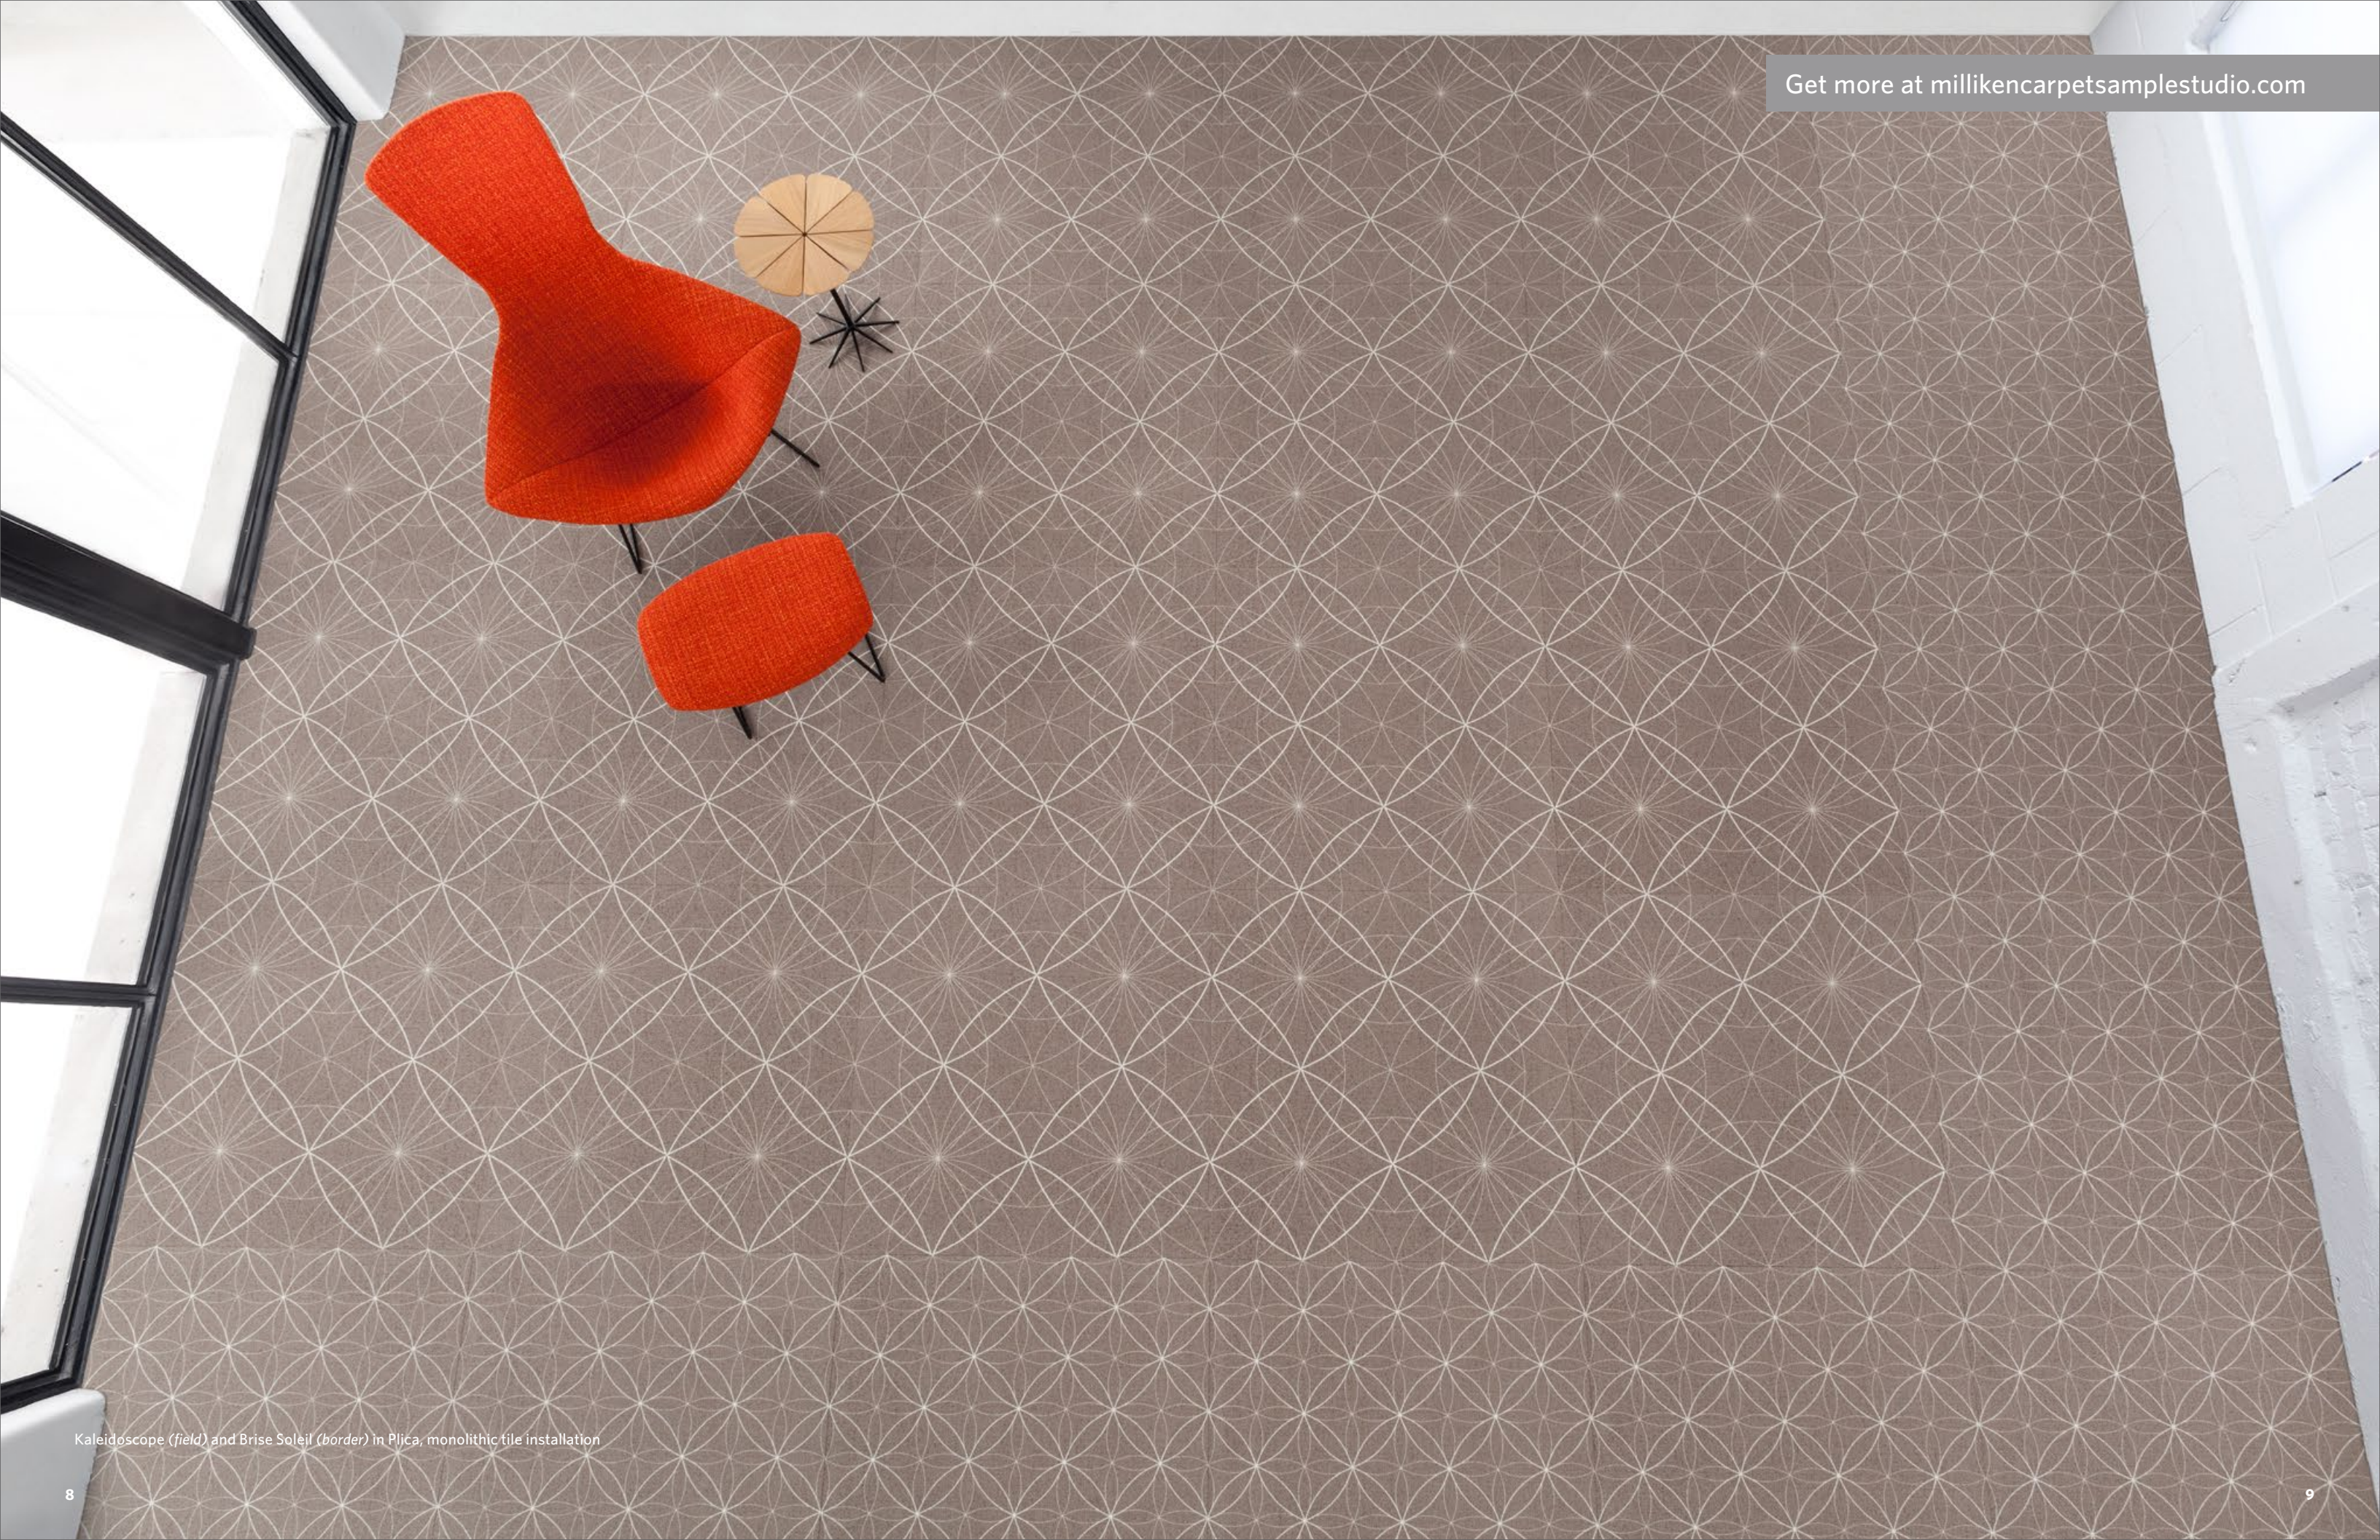

Kaleidoscope (*field*) and Brise Soleil (*border*) in Plica, monolithic tile installation