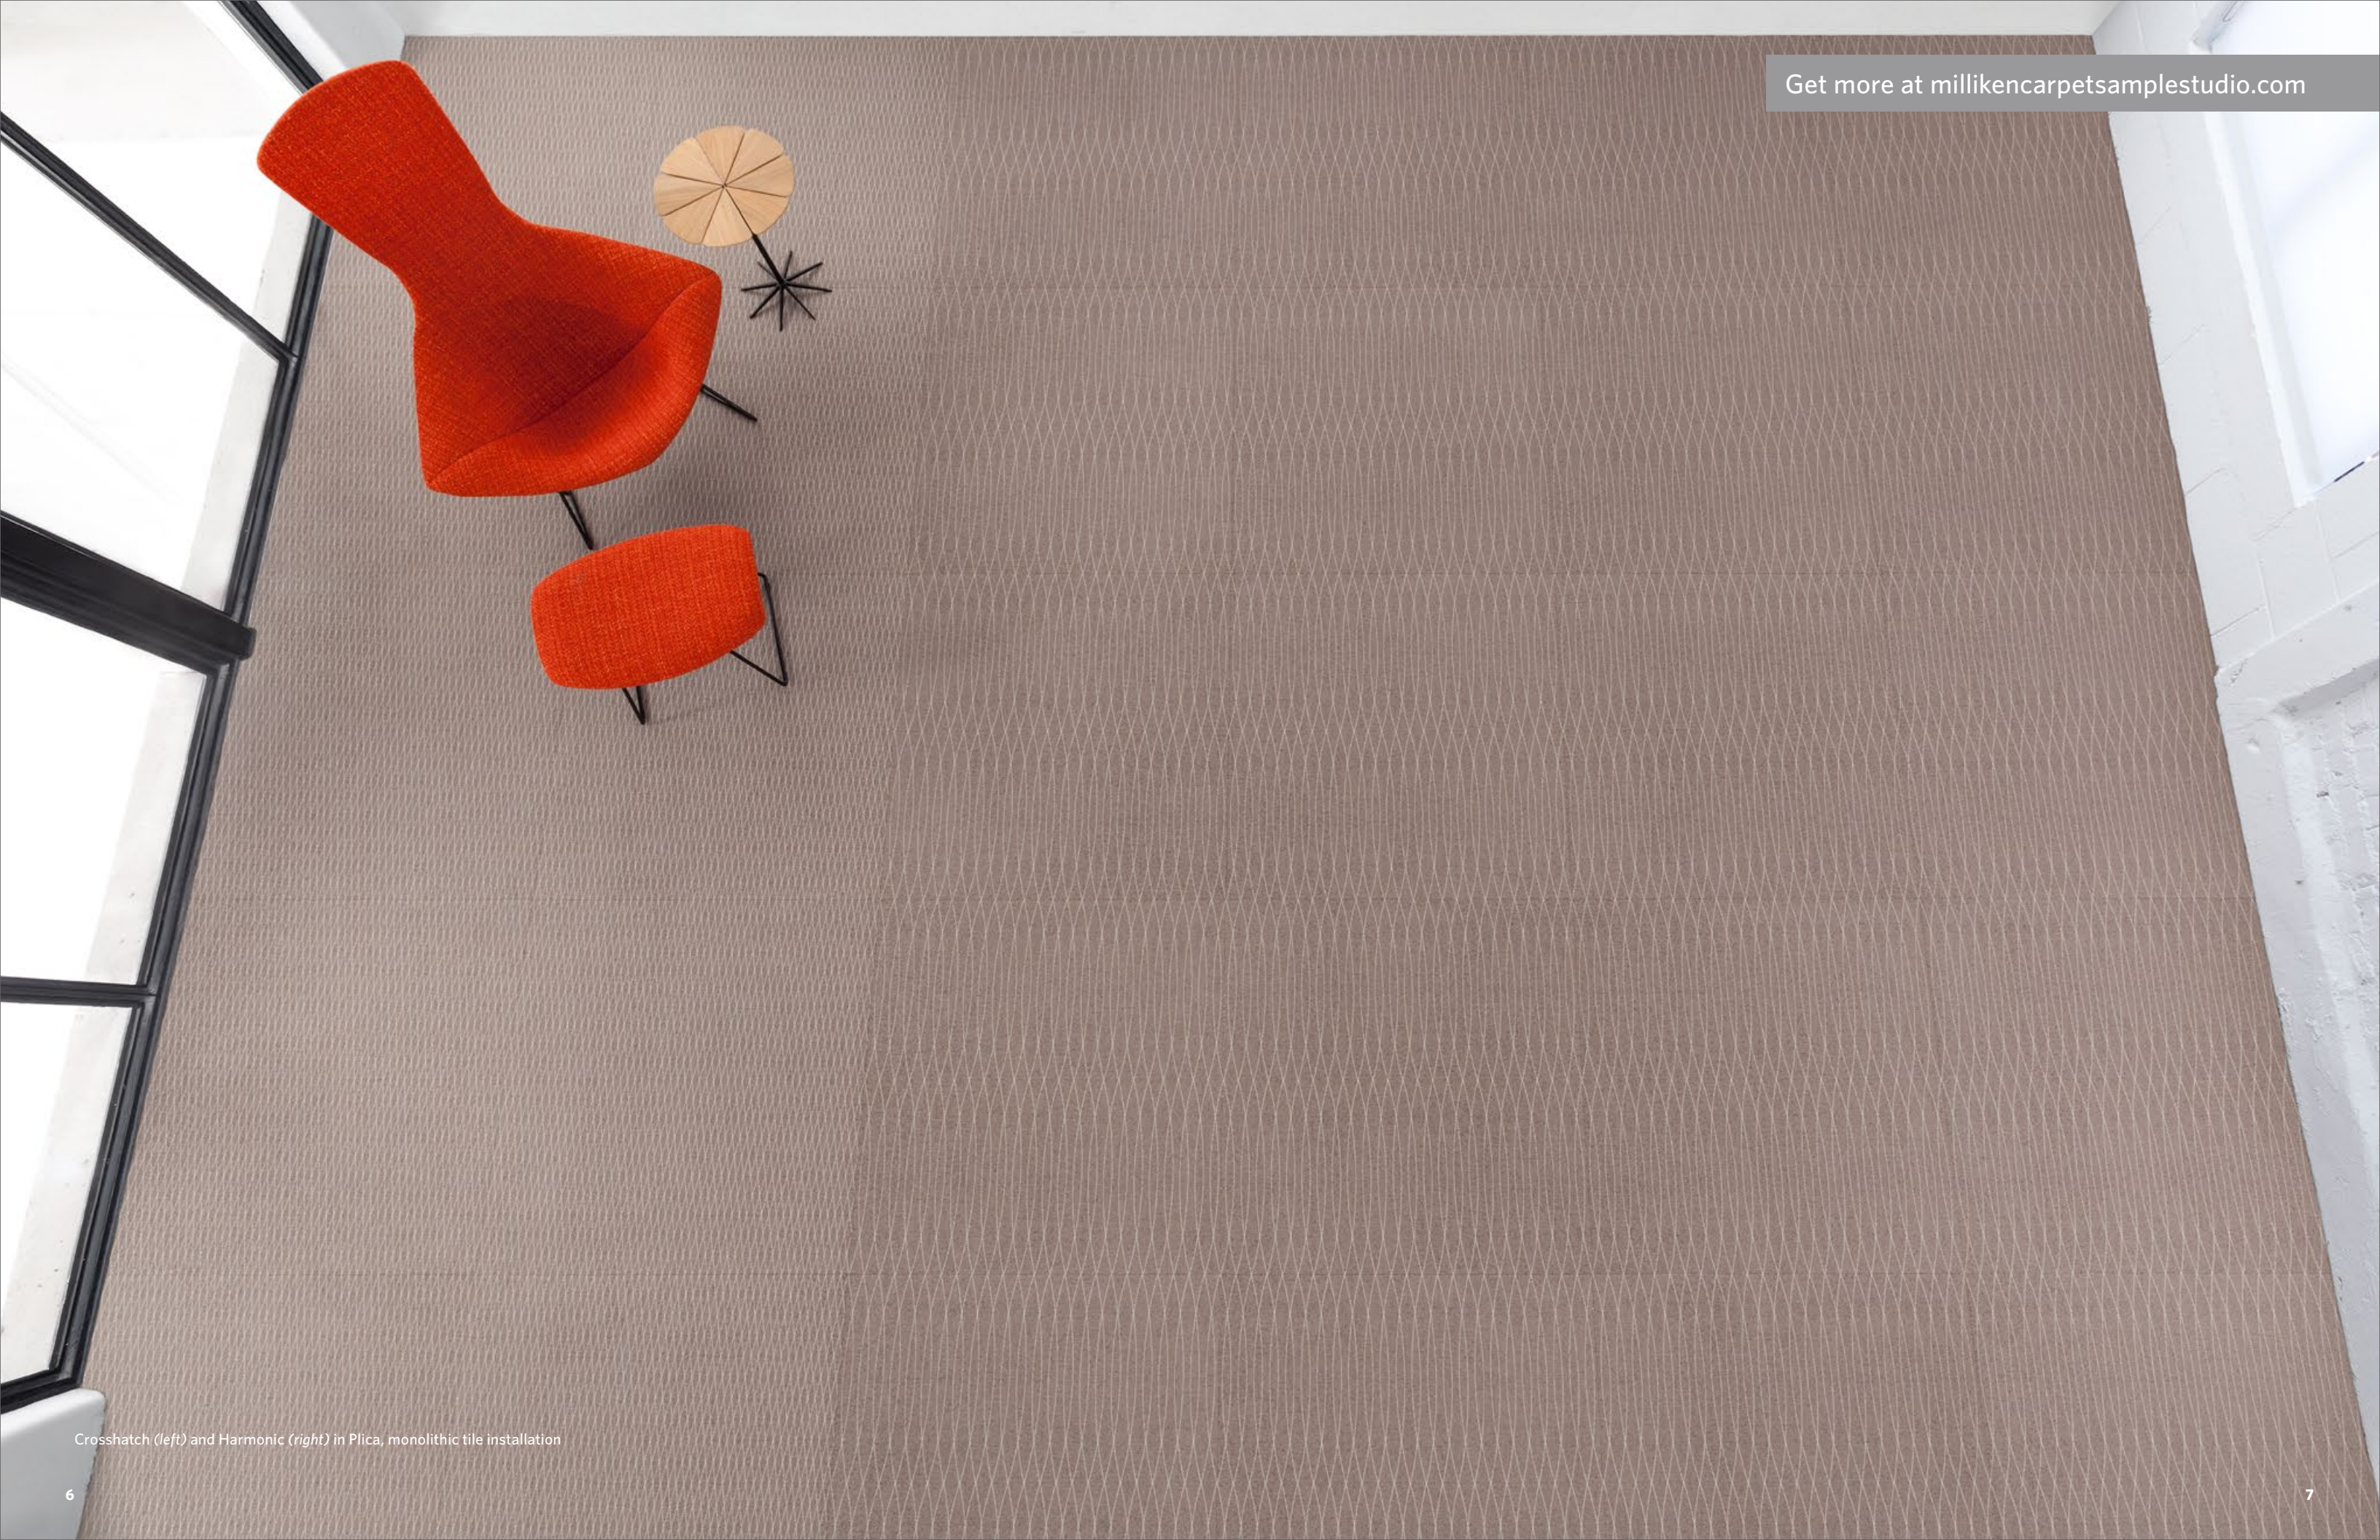

Crosshatch in Luniform, monolithic tile installation

Crosshatch (left) and Harmonic (right) in Plica, monolithic tile installation