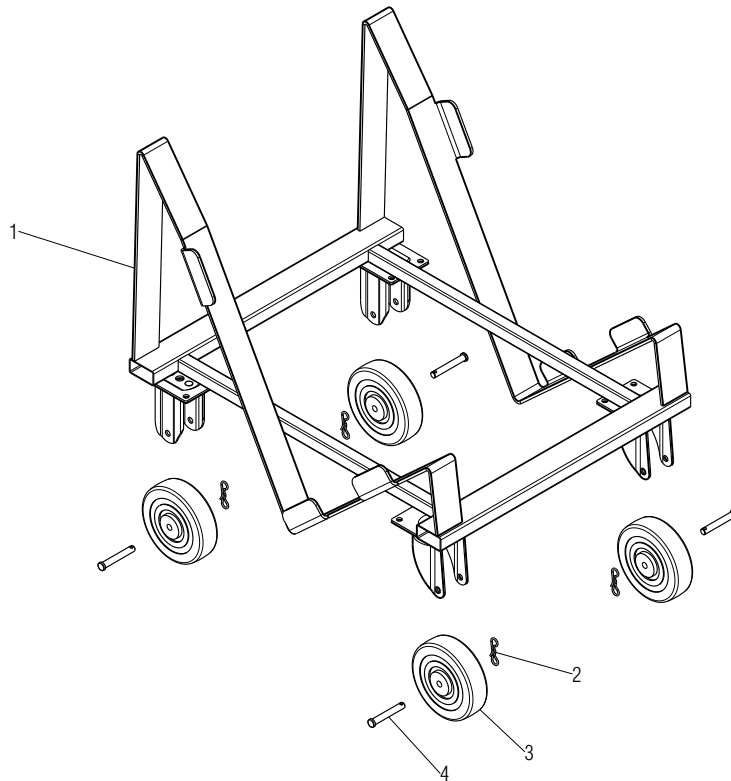

# Parts Diagram ■

Perry® Seating Transport Dolly  
Arm and Armless Chairs

November 2016

.X = KD

Item	Part Number	Item Description	Qty
1	86.4022	Weldment, Armless Chair Dolly (shown)	1
	86.4019	Weldment, Arm Chair Dolly	1
2	12.1033.X	Lock Pin, Ø.091 x 1.875 Bow Tie	4
3	09.0003.X	Wheel, Ø5.00 x 1.7 Caster	4
4	12.2703.X	Pin, 3/8 x 2-1/2 Clevis	4