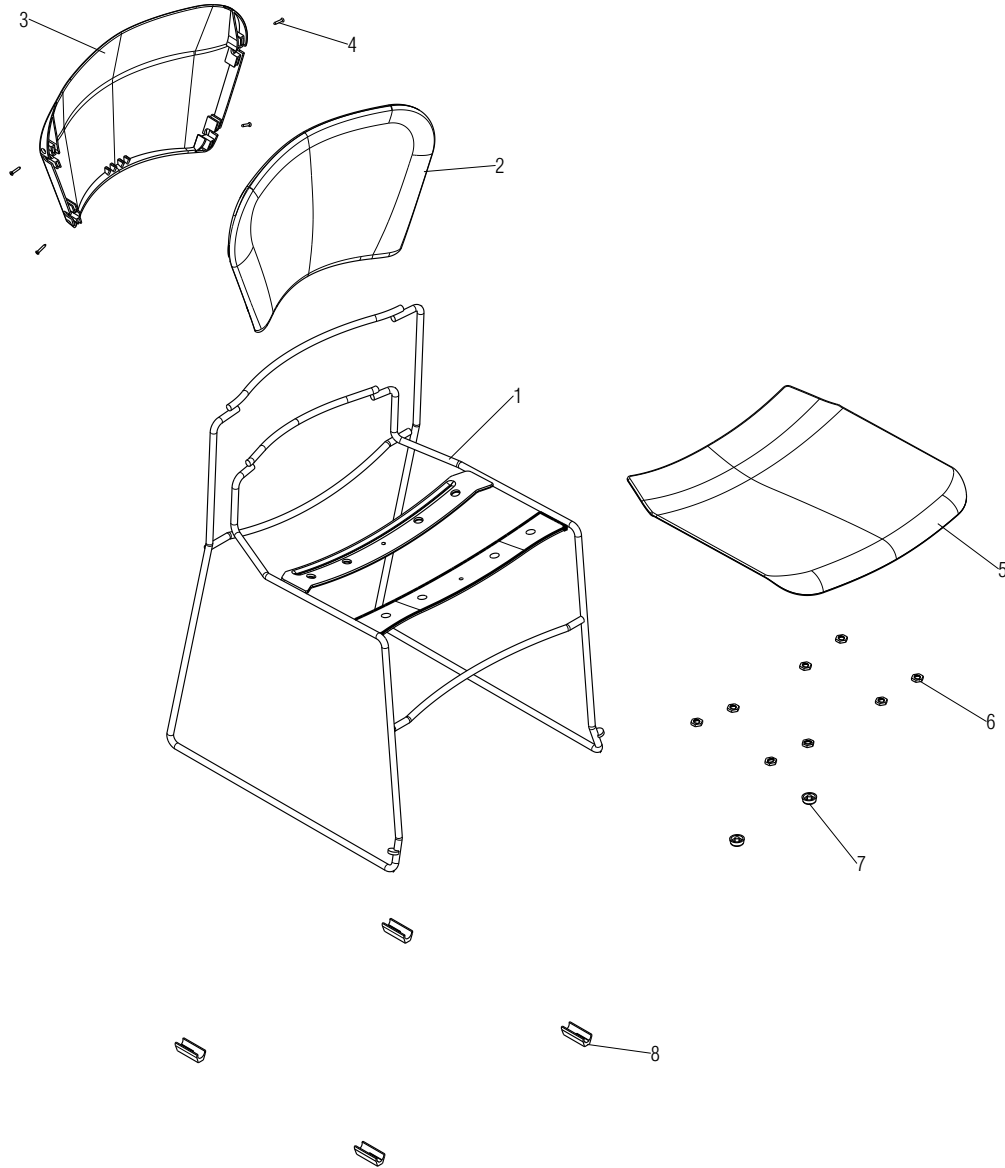

# Parts Diagram

Perry® Armless Stack Chair  
 Non-Ganging, Ganging & Polypropylene

February 2017

.X = KD  
 .YY = Select Color

Item	Part Number	Item Description	Qty	Item	Part Number	Item Description	Qty
1	85.6032.YYX	Perry Frame, No Arm Non-Ganging (shown)	1	6	12.0710.X	Nut, 3/8 Retainer	8
	85.6032.WCHX	Perry Frame, No Arm Ganging	1	7	53.1128.X	Bumper, Round Stacking	2
2	85.5041.YYX	Backrest, Perry	1	8	46.3281.X	Glide, PVC Non Skid (Slot Style)	4
3	85.5040.YYX	Shroud, Backrest	1		46.3282.X	Glide, Polycarbonate (Slot Style)	4
4	12.0697.PRY.X	Screw, #6 x 7/8" Oval Head #1 Square Drive S/T	1		46.3283.X	Glide, Stainless Steel (Slot Style)	4
5	85.5042.YYX	Seat, Perry	1				