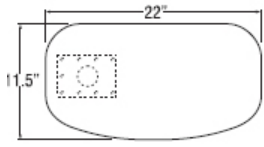

Tablet Options ■ Lounge Seating

Option 1 Bowfront Tablet - Veneer
Option 2 Bowfront Tablet - Laminate

Standard Jessa Tablet

Option 3 Teardrop Tablet - Veneer
Option 4 Teardrop Tablet - Laminate
Option 5 Teardrop Tablet - Laminate w/Edge T-mold

Standard Tea Cup Tablet

Standard Sela Tablet

Tablet Arm Specifications

Right-facing (left-handed) tablet is available if specified. Chair will be produced standard unless right-facing specifications are listed on Purchase Order. Wilsonart Black 1595-60 laminate top and black edge T-molding standard. Top available in any standard laminate - please specify. See Color Addendum for selections. Specialty laminates available on a "per quote" basis. Tablet is removable - standard.