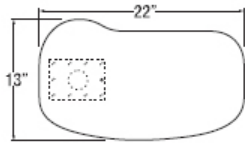

Tablet Options ■ Lounge Seating

Option 1 Bowfront Tablet - Veneer
Option 2 Bowfront Tablet - Laminate

Standard Jessa Tablet

Option 3 Teardrop Tablet - Veneer
Option 4 Teardrop Tablet - Laminate
Option 5 Teardrop Tablet - Laminate w/Edge T-mold

Standard Tea Cup Tablet

Standard Sela Tablet

Tablet Arm Specifications

Right-facing (left-handed) tablet is available if specified. Chair will be produced standard unless right-facing specifications are listed on Purchase Order. Wilsonart Black 1595-60 laminate top and black edge T-molding standard. Top available in any standard laminate - please specify. See Color Addendum for selections. Specialty laminates available on a "per quote" basis. Tablet is removable - standard.