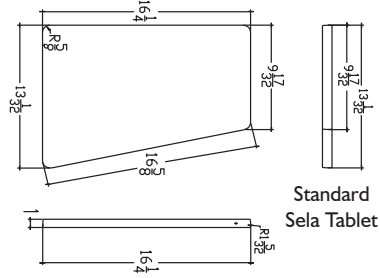

Standard Tea Cup Tablet

Standard Sela Tablet

Tablet Arm Specifications

Right-facing (left-handed) tablet is available if specified. Chair will be produced standard unless right-facing specifications are listed on Purchase Order. Wilsonart Black 1595-60 laminate top and black edge T-molding standard. Top available in any standard laminate - please specify. See Color Addendum for selections. Specialty laminates available on a "per quote" basis. Tablet is removable - standard.