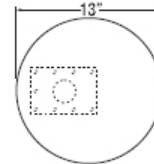

Standard Tea Cup Tablet

Standard Sela Tablet

Tablet Arm Specifications

Right-facing (left-handed) tablet is available if specified. Chair will be produced standard unless right-facing specifications are listed on Purchase Order. Wilsonart Black 1595-60 laminate top and black edge T-molding standard. Top available in any standard laminate - please specify. See Color Addendum for selections. Specialty laminates available on a "per quote" basis. Tablet is removable - standard.