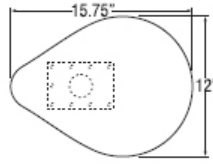

Option 3 Teardrop Tablet - Veneer
Option 4 Teardrop Tablet - Laminate
Option 5 Teardrop Tablet - Laminate w/Edge T-mold