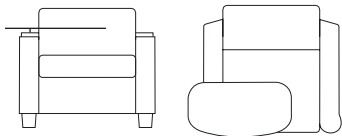

Specifications

6713-T Lounge Chair w/Tablet Arm

Tablet: L 22 W 11.5
Thickness: .75
Weight: 80 lbs.

6723 Lounge Chair

W 33 D 31.5 H 30
Seat: W 22 D 21.5 H 18
Arm Height: 25
Weight: 75 lbs.

6733 Loveseat

W 55 D 31.5 H 30
Seat: W 44 D 21.5 H 18
Arm Height: 25
Weight: 120 lbs.