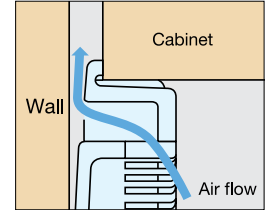

VENTILATOR

APM

APM-5056/BRN

APM-5056/WHT

• Slits for ventilation cannot be seen from outside.

Bore Dimensions

Allows air flow even if the surface of the ventilator is directly on the wall.

Material	Finish
ABS	White (WHT), Brown (BRN)

Please specify the finish when ordering.

Item No.	D	D ₁	D ₂	D ₃	D ₄	H	H ₁	H ₂	h	Bore Dimension	Weight (g)	Box (pcs)	Carton (pcs)
APM-4045	45 (1-25/32")	39.8 (1-9/16")	24.6	36.2	28.2	10.3	3.3	7	1.6	40	5	150	900
APM-5056	56 (2-13/64")	49.8 (1-31/32")	32.0	46.0	36.0	12.8	3.8	9	1.8	50	9	100	600

VENTILATOR

APB

APB-5056/WHT

APB-4045/WHT

APB-4090/WHT

Bore Dimensions

Allows air flow even if the surface of the ventilator is directly on the wall.

Material	Finish
ABS	White (WHT)