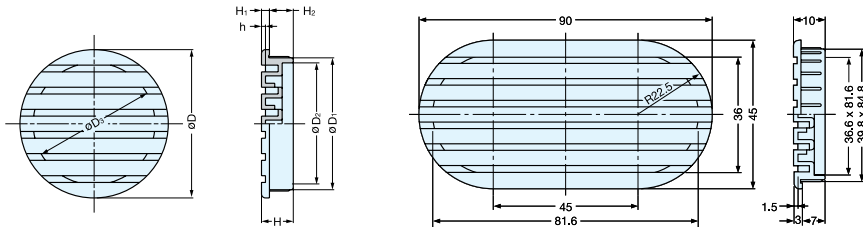

VENTILATOR

APM

APM-5056/BRN

APM-5056/WHT

• Slits for ventilation cannot be seen from outside.

Bore Dimensions

Allows air flow even if the surface of the ventilator is directly on the wall.

Material	Finish
ABS	White (WHT), Brown (BRN)

Please specify the finish when ordering.

Item No.	D	D ₁	D ₂	D ₃	D ₄	H	H ₁	H ₂	h	Bore Dimension	Weight (g)	Box (pcs)	Carton (pcs)
APM-4045	45 (1-25/32")	39.8 (1-9/16")	24.6	36.2	28.2	10.3	3.3	7	1.6	40	5	150	900
APM-5056	56 (2-13/64")	49.8 (1-31/32")	32.0	46.0	36.0	12.8	3.8	9	1.8	50	9	100	600

VENTILATOR

APB

APB-5056/WHT

APB-4045/WHT

APB-4090/WHT

Bore Dimensions

Allows air flow even if the surface of the ventilator is directly on the wall.

Material	Finish
ABS	White (WHT)

Item No.	D	D ₁	D ₂	D ₃	H	H ₁	H ₂	h	Bore Dimension	Weight (g)	Box (pcs)	Carton (pcs)
APB-4045	45 (1-25/32")	39.8 (1-9/16")	36.6	36.6	10	3	7	1.5	40	7	150	900
APB-5056	56 (2-13/64")	49.8 (1-31/32")	46.0	46.0	12		9		50	11	100	600
APB-4090	-	-	-	-	10		7		40 x 85	16	80	480