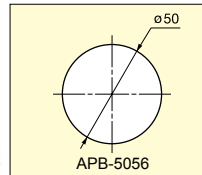

Please specify the finish when ordering.

Item No.	D	D ₁	D ₂	D ₃	D ₄	H	H ₁	H ₂	h	Bore Dimension	Weight (g)	Box (pcs)	Carton (pcs)
APM-4045	45 (1-25/32")	39.8 (1-9/16")	24.6	36.2	28.2	10.3	3.3	7	1.6	40	5	150	900
APM-5056	56 (2-13/64")	49.8 (1-31/32")	32.0	46.0	36.0	12.8	3.8	9	1.8	50	9	100	600

VENTILATOR

APB

APB-5056/WHT

APB-4045/WHT

APB-4090/WHT

Bore Dimensions

Allows air flow even if the surface of the ventilator is directly on the wall.

Material	Finish
ABS	White (WHT)

Item No.	D	D ₁	D ₂	D ₃	H	H ₁	H ₂	h	Bore Dimension	Weight (g)	Box (pcs)	Carton (pcs)
APB-4045	45 (1-25/32")	39.8 (1-9/16")	36.6	36.6	10	3	7	1.5	40	7	150	900
APB-5056	56 (2-13/64")	49.8 (1-31/32")	46.0	46.0	12		9		50	11	100	600
APB-4090	-	-	-	-	10		7		40 x 85	16	80	480