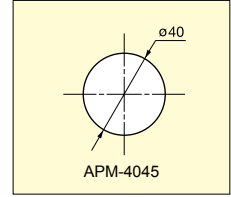

VENTILATOR

APM

APM-5056/BRN

APM-5056/WHT

• Slits for ventilation cannot be seen from outside.

Bore Dimensions

Allows air flow even if the surface of the ventilator is directly on the wall.

Material	Finish
ABS	White (WHT), Brown (BRN)

Please specify the finish when ordering.

Item No.	D	D ₁	D ₂	D ₃	D ₄	H	H ₁	H ₂	h	Bore Dimension	Weight (g)	Box (pcs)	Carton (pcs)
APM-4045	45 (1-25/32")	39.8 (1-9/16")	24.6	36.2	28.2	10.3	3.3	7	1.6	40	5	150	900
APM-5056	56 (2-13/64")	49.8 (1-31/32")	32.0	46.0	36.0	12.8	3.8	9	1.8	50	9	100	600

Item No.	D	D ₁	D ₂	D ₃	H	H ₁	H ₂	h	Bore Dimension	Weight (g)	Box (pcs)	Carton (pcs)
APB-4045	45 (1-25/32")	39.8 (1-9/16")	36.6	36.6	10	3	7	1.5	40	7	150	900
APB-5056	56 (2-13/64")	49.8 (1-31/32")	46.0	46.0	12		9		50	11	100	600
APB-4090	-	-	-	-	10		7		40 x 85	16	80	480