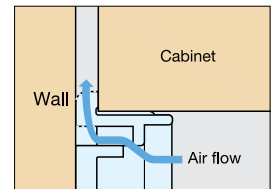

VENTILATOR

APB

APB-5056/WHT

APB-4045/WHT

APB-4090/WHT

Bore Dimensions

Allows air flow even if the surface of the ventilator is directly on the wall.

Material	Finish
ABS	White (WHT)

Item No.	D	D ₁	D ₂	D ₃	H	H ₁	H ₂	h	Bore Dimension	Weight (g)	Box (pcs)	Carton (pcs)
APB-4045	45 (1-25/32")	39.8 (1-9/16")	36.6	36.6	10	3	7	1.5	40	7	150	900
APB-5056	56 (2-13/64")	49.8 (1-31/32")	46.0	46.0	12		9		50	11	100	600
APB-4090	-	-	-	-	10		7		40 x 85	16	80	480