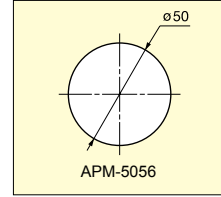

VENTILATOR

APM

APM-5056/BRN

APM-5056/WHT

• Slits for ventilation cannot be seen from outside.

Bore Dimensions

Allows air flow even if the surface of the ventilator is directly on the wall.

Material	Finish
ABS	White (WHT), Brown (BRN)

Please specify the finish when ordering.

Item No.	D	D ₁	D ₂	D ₃	D ₄	H	H ₁	H ₂	h	Bore Dimension	Weight (g)	Box (pcs)	Carton (pcs)
APM-4045	45 (1-25/32")	39.8 (1-9/16")	24.6	36.2	28.2	10.3	3.3	7	1.6	40	5	150	900
APM-5056	56 (2-13/64")	49.8 (1-31/32")	32.0	46.0	36.0	12.8	3.8	9	1.8	50	9	100	600