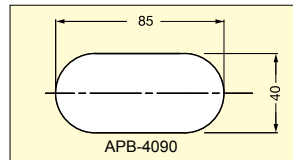

Please specify the finish when ordering.

Item No.	D	D ₁	D ₂	D ₃	D ₄	H	H ₁	H ₂	h	Bore Dimension	Weight (g)	Box (pcs)	Carton (pcs)
APM-4045	45 (1-25/32")	39.8 (1-9/16")	24.6	36.2	28.2	10.3	3.3	7	1.6	40	5	150	900
APM-5056	56 (2-13/64")	49.8 (1-31/32")	32.0	46.0	36.0	12.8	3.8	9	1.8	50	9	100	600

VENTILATOR

APB

APB-5056/WHT

APB-4045/WHT

APB-4090/WHT

Bore Dimensions

Allows air flow even if the surface of the ventilator is directly on the wall.

Material	Finish
ABS	White (WHT)

Item No.	D	D ₁	D ₂	D ₃	H	H ₁	H ₂	h	Bore Dimension	Weight (g)	Box (pcs)	Carton (pcs)
APB-4045	45 (1-25/32")	39.8 (1-9/16")	36.6	36.6	10	3	7	1.5	40	7	150	900
APB-5056	56 (2-13/64")	49.8 (1-31/32")	46.0	46.0	12		9		50	11	100	600
APB-4090	-	-	-	-	10		7		40 x 85	16	80	480