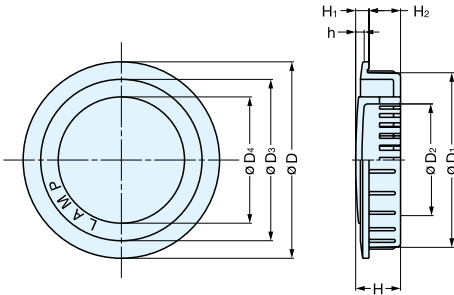

VENTILATOR

APM

APM-5056/BRN

APM-5056/WHT

• Slits for ventilation cannot be seen from outside.

Bore Dimensions

Allows air flow even if the surface of the ventilator is directly on the wall.

Material	Finish
ABS	White (WHT), Brown (BRN)

Please specify the finish when ordering.

Item No.	D	D ₁	D ₂	D ₃	D ₄	H	H ₁	H ₂	h	Bore Dimension	Weight (g)	Box (pcs)	Carton (pcs)
APM-4045	45 (1-25/32")	39.8 (1-9/16")	24.6	36.2	28.2	10.3	3.3	7	1.6	40	5	150	900
APM-5056	56 (2-13/64")	49.8 (1-31/32")	32.0	46.0	36.0	12.8	3.8	9	1.8	50	9	100	600

VENTILATOR

APB

APB-5056/WHT

APB-4045/WHT

APB-4090/WHT

Bore Dimensions

Allows air flow even if the surface of the ventilator is directly on the wall.

Material	Finish
ABS	White (WHT)

Item No.	D	D ₁	D ₂	D ₃	H	H ₁	H ₂	h	Bore Dimension	Weight (g)	Box (pcs)	Carton (pcs)
APB-4045	45 (1-25/32")	39.8 (1-9/16")	36.6	36.6	10	3	7	1.5	40	7	150	900
APB-5056	56 (2-13/64")	49.8 (1-31/32")	46.0	46.0	12		9		50	11	100	600
APB-4090	-	-	-	-	10		7		40 x 85	16	80	480