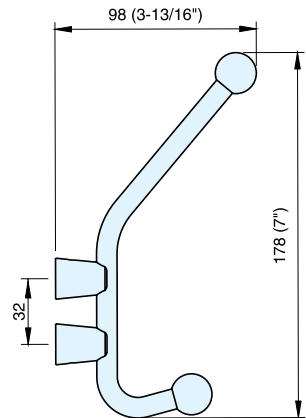

COAT HOOK

STAINLESS 304 STEEL
STAINLESS 303 STEEL
LOAD CAPACITY 10 kg 22 lbs
STEEL

DSH-02

• Supplied with screws, brackets, plastic expansion anchors and allen key.

Installation

Item No.	Load Capacity (kg)	Weight (g)	Box (pcs)	Carton (pcs)	Material	Finish
DSH-02	10 (22 lbs)	178	10	100	303/304 Stainless Steel	Satin

COAT HOOK

STAINLESS 304 STEEL
STAINLESS 303 STEEL
LOAD CAPACITY 10 kg 22 lbs
STEEL

DSH-03

• Supplied with screws, brackets, plastic expansion anchors and allen key.

Installation

Item No.	Load Capacity (kg)	Weight (g)	Box (pcs)	Carton (pcs)	Material	Finish
DSH-03	10 (22 lbs)	71	5	50	303/304 Stainless Steel	Satin