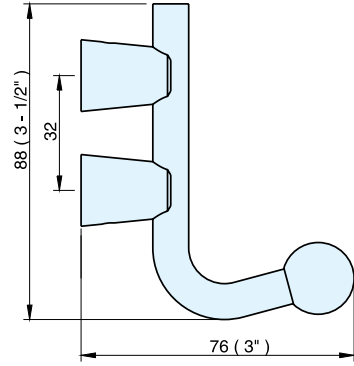

COAT HOOK

STAINLESS 304 STEEL
STAINLESS 303 STEEL
LOAD CAPACITY 10 kg 22 lbs
STEEL

DSH-02

• Supplied with screws, brackets, plastic expansion anchors and allen key.

Installation

Item No.	Load Capacity (kg)	Weight (g)	Box (pcs)	Carton (pcs)	Material	Finish
DSH-02	10 (22 lbs)	178	10	100	303/304 Stainless Steel	Satin

COAT HOOK

STAINLESS 304 STEEL
STAINLESS 303 STEEL
LOAD CAPACITY 10 kg 22 lbs
STEEL

DSH-03

• Supplied with screws, brackets, plastic expansion anchors and allen key.

Installation

Item No.	Load Capacity (kg)	Weight (g)	Box (pcs)	Carton (pcs)	Material	Finish
DSH-03	10 (22 lbs)	71	5	50	303/304 Stainless Steel	Satin