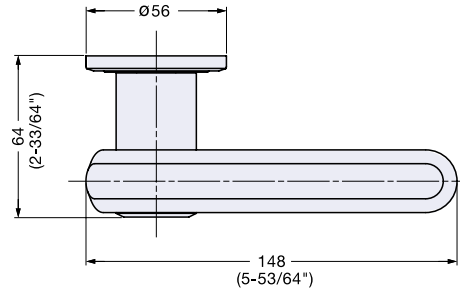

Zwei L Lever Handle

ZL-1103

- Non-handed.
- For use with mortise case locks, etc. (Not supplied).

Item No.	Material	Finish/Color	Weight (g)	Box (pcs)
ZL-1103	316 Stainless Steel	Zwei L	1751	1

Zwei L Glass Door Latch

ZL-1601

- Lever handle not included.
- Can be used with ZL-1101, ZL-1102 and ZL-1103 lever handles.
- Includes strike.

ZL-1601-2 is shown.

Cut out Dimensions

Item No.	Material	Finish/Color	Handing	Weight (g)	Box (pcs)
ZL-1601-1	316 Stainless Steel	Zwei L	Right Hand Opening Away/Left Hand Opening Towards	970	1
ZL-1601-2			Left Hand Opening Away/Right Hand Opening Towards		