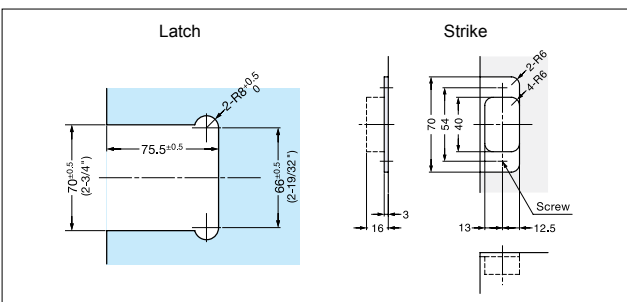

Zwei L Lever Handle

ZL-1103

- Non-handed.
- For use with mortise case locks, etc. (Not supplied).

Item No.	Material	Finish/Color	Weight (g)	Box (pcs)
ZL-1103	316 Stainless Steel	Zwei L	1751	1

Zwei L Glass Door Latch

ZL-1601

- Lever handle not included.
- Can be used with ZL-1101, ZL-1102 and ZL-1103 lever handles.
- Includes strike.

ZL-1601-2 is shown.

Cut out Dimensions

Item No.	Material	Finish/Color	Handing	Weight (g)	Box (pcs)
ZL-1601-1	316 Stainless Steel	Zwei L	Right Hand Opening Away/Left Hand Opening Towards	970	1
ZL-1601-2			Left Hand Opening Away/Right Hand Opening Towards		