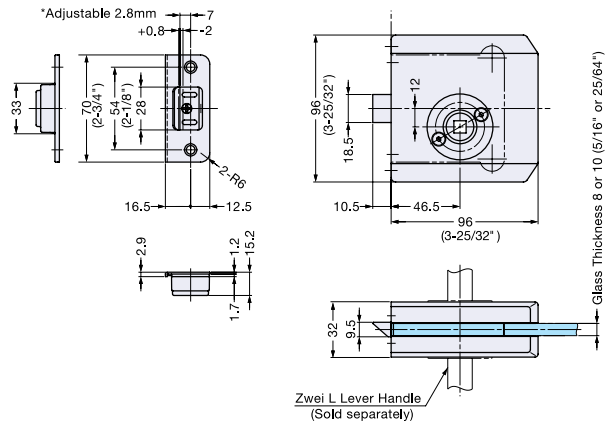

Zwei L Lever Handle

ZL-1103

- Non-handed.
- For use with mortise case locks, etc. (Not supplied).

Item No.	Material	Finish/Color	Weight (g)	Box (pcs)
ZL-1103	316 Stainless Steel	Zwei L	1751	1

Zwei L Glass Door Latch

ZL-1601

- Lever handle not included.
- Can be used with ZL-1101, ZL-1102 and ZL-1103 lever handles.
- Includes strike.

ZL-1601-2 is shown.

Cut out Dimensions

Item No.	Material	Finish/Color	Handing	Weight (g)	Box (pcs)
ZL-1601-1	316 Stainless Steel	Zwei L	Right Hand Opening Away/Left Hand Opening Towards	970	1
ZL-1601-2			Left Hand Opening Away/Right Hand Opening Towards		