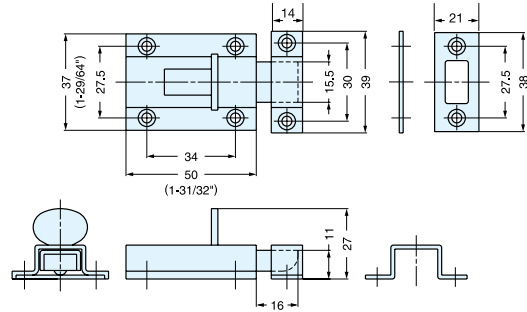

SLIDE BOLT

KR-50

• Supplied with mortise and surface strike.

Item No.	Weight (g)	Box (pcs)	Carton (pcs)	Material	Finish
KR-50	80	20	200	304 Stainless Steel	Satin

SLIDE BOLT

KR-65

• Supplied with mortise and surface strike.

Item No.	Weight (g)	Box (pcs)	Carton (pcs)	Material	Finish
KR-65	125	10	100	304 Stainless Steel	Polished

SLIDE BOLT

KR-75

• Supplied with mortise and surface strike.

Item No.	Weight (g)	Box (pcs)	Carton (pcs)	Material	Finish
KR-75	225	10	100	304 Stainless Steel	Satin