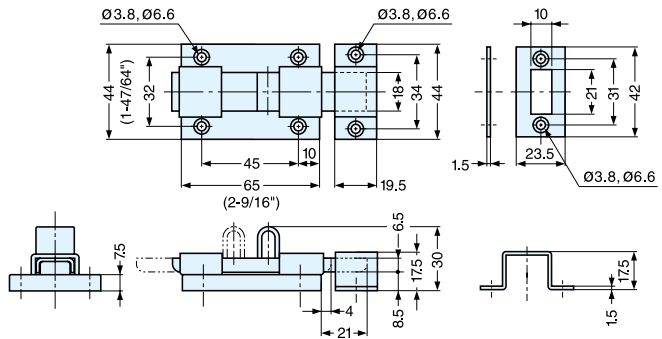

SLIDE BOLT

KR-50

• Supplied with mortise and surface strike.

Item No.	Weight (g)	Box (pcs)	Carton (pcs)	Material	Finish
KR-50	80	20	200	304 Stainless Steel	Satin

SLIDE BOLT

KR-65

• Supplied with mortise and surface strike.

Item No.	Weight (g)	Box (pcs)	Carton (pcs)	Material	Finish
KR-65	125	10	100	304 Stainless Steel	Polished

SLIDE BOLT

KR-75

• Supplied with mortise and surface strike.

Item No.	Weight (g)	Box (pcs)	Carton (pcs)	Material	Finish
KR-75	225	10	100	304 Stainless Steel	Satin