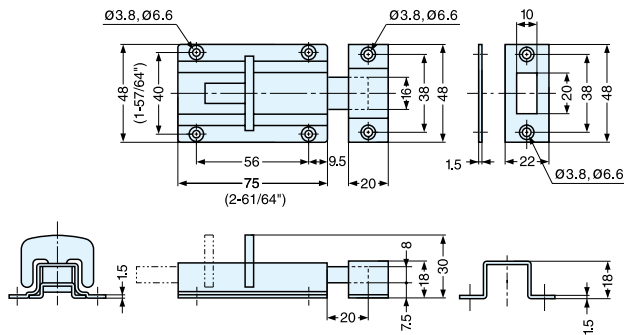

SLIDE BOLT

KR-50

• Supplied with mortise and surface strike.

Item No.	Weight (g)	Box (pcs)	Carton (pcs)	Material	Finish
KR-50	80	20	200	304 Stainless Steel	Satin

SLIDE BOLT

KR-65

• Supplied with mortise and surface strike.

Item No.	Weight (g)	Box (pcs)	Carton (pcs)	Material	Finish
KR-65	125	10	100	304 Stainless Steel	Polished

SLIDE BOLT

KR-75

• Supplied with mortise and surface strike.

Item No.	Weight (g)	Box (pcs)	Carton (pcs)	Material	Finish
KR-75	225	10	100	304 Stainless Steel	Satin