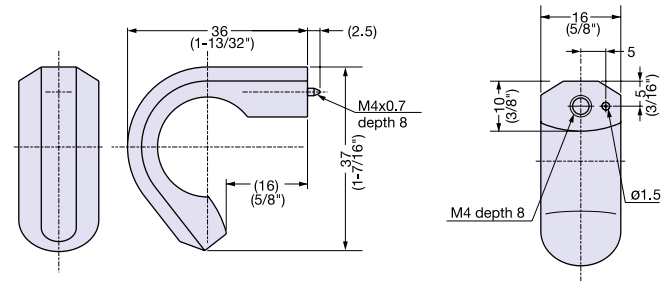

Zwei L Knob

ZL-1901

- Anti-rotation pin is removable.
- Includes 1" long stainless steel screw (M4 × 25).

Item No.	Material	Finish/Color	Weight (g)	Box (pcs)
ZL-1901	316 Stainless Steel	Zwei L	34	8

Zwei L Knob

ZL-1902

- Anti-rotation pin is removable.
- Includes 1" long stainless steel screw (M4 × 25).

Item No.	Material	Finish/Color	Weight (g)	Box (pcs)
ZL-1902	316 Stainless Steel	Zwei L	52	8

Zwei L Knob

ZL-1903

- Includes 1" long stainless steel screw (M4 × 25).

Item No.	Material	Finish/Color	Weight (g)	Box (pcs)
ZL-1903	316 Stainless Steel	Zwei L	58	8