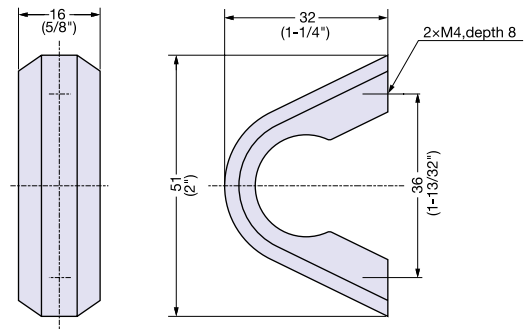

Zwei L Knob

ZL-1901

- Anti-rotation pin is removable.
- Includes 1" long stainless steel screw (M4 × 25).

Item No.	Material	Finish/Color	Weight (g)	Box (pcs)
ZL-1901	316 Stainless Steel	Zwei L	34	8

Zwei L Knob

ZL-1902

- Anti-rotation pin is removable.
- Includes 1" long stainless steel screw (M4 × 25).

Item No.	Material	Finish/Color	Weight (g)	Box (pcs)
ZL-1902	316 Stainless Steel	Zwei L	52	8

Zwei L Knob

ZL-1903

- Includes 1" long stainless steel screw (M4 × 25).

Item No.	Material	Finish/Color	Weight (g)	Box (pcs)
ZL-1903	316 Stainless Steel	Zwei L	58	8