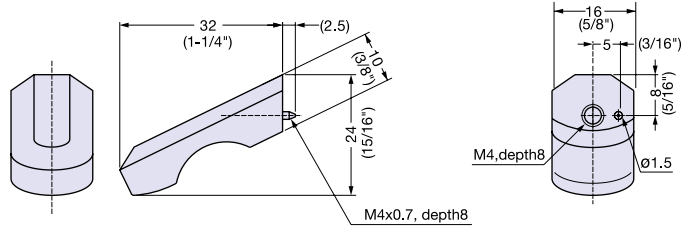

Zwei L Knob

ZL-1901

- Anti-rotation pin is removable.
- Includes 1" long stainless steel screw (M4 × 25).

Item No.	Material	Finish/Color	Weight (g)	Box (pcs)
ZL-1901	316 Stainless Steel	Zwei L	34	8

Zwei L Knob

ZL-1902

- Anti-rotation pin is removable.
- Includes 1" long stainless steel screw (M4 × 25).

Item No.	Material	Finish/Color	Weight (g)	Box (pcs)
ZL-1902	316 Stainless Steel	Zwei L	52	8

Zwei L Knob

ZL-1903

- Includes 1" long stainless steel screw (M4 × 25).

Item No.	Material	Finish/Color	Weight (g)	Box (pcs)
ZL-1903	316 Stainless Steel	Zwei L	58	8