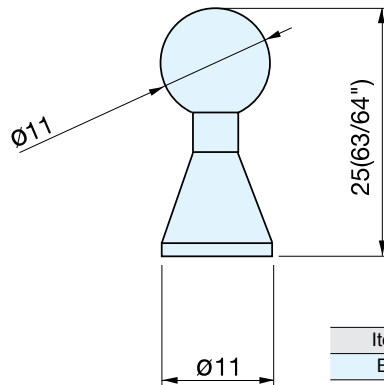

KNOB

EY-127

Item No.	Weight (g)	Box (pcs)	Carton (pcs)
EY-127/30	53	25	250
Material		Finish	
304 Stainless Steel		Satin	

KNOB

EY-207

Item No.	Weight (g)	Box (pcs)	Carton (pcs)
EY-207	11	25	250
Material		Finish	
304 Stainless Steel		Satin	

KNOB

EY-301

Item No.	D	L	Box (pcs)	Carton (pcs)
EY-301/10	10 (3/8")	24 (15/16")	25	250
EY-301/15	15 (9/16")	26 (1-1/32")		
EY-301/20	20 (3/4")	28 (1-1/8")		
EY-301/25	25 (1")	30 (1-3/16")		
EY-301/30	30 (1-3/16")	28 (1-5/16")		