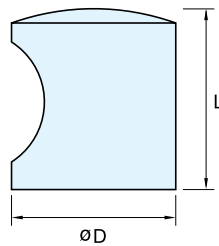

KNOB

EY-127

Item No.	Weight (g)	Box (pcs)	Carton (pcs)
EY-127/30	53	25	250
Material		Finish	
304 Stainless Steel		Satin	

KNOB

EY-207

Item No.	Weight (g)	Box (pcs)	Carton (pcs)
EY-207	11	25	250
Material		Finish	
304 Stainless Steel		Satin	

KNOB

EY-301

Item No.	D	L	Box (pcs)	Carton (pcs)
EY-301/10	10 (3/8")	24 (15/16")	25	250
EY-301/15	15 (9/16")	26 (1-1/32")		
EY-301/20	20 (3/4")	28 (1-1/8")		
EY-301/25	25 (1")	30 (1-3/16")		
EY-301/30	30 (1-3/16")	28 (1-5/16")		