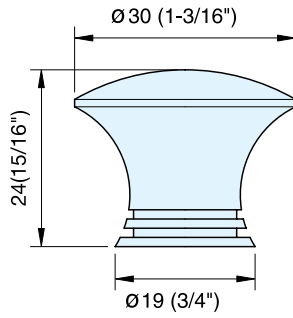

KNOB

EY-127

Item No.	Weight (g)	Box (pcs)	Carton (pcs)
EY-127/30	53	25	250
Material		Finish	
304 Stainless Steel		Satin	

KNOB

EY-207

Item No.	Weight (g)	Box (pcs)	Carton (pcs)
EY-207	11	25	250
Material		Finish	
304 Stainless Steel		Satin	

KNOB

EY-301

Item No.	D	L	Box (pcs)	Carton (pcs)
EY-301/10	10 (3/8")	24 (15/16")	25	250
EY-301/15	15 (9/16")	26 (1-1/32")		
EY-301/20	20 (3/4")	28 (1-1/8")		
EY-301/25	25 (1")	30 (1-3/16")		
EY-301/30	30 (1-3/16")	28 (1-5/16")		