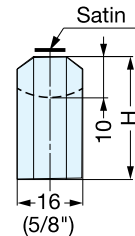

HANDLE

XL-CUR

Item No.	L	C	H	Weight (g)	Box (pcs)	Carton (pcs)
XL-CUR80TT	80	70 (2-3/4")	30 (1-3/16")	101	10	150
XL-CUR100TT	100	90 (3-35/64")	32 (1-17/32")	125		100
XL-CUR120TT	120	110 (4-21/64")	34 (1-11/32")	150		75
XL-CUR150TT	150	140 (5-33/64")	36 (1-27/64")	183	5	75

Material	Finish
303 Stainless Steel	Mirror and Satin Combination