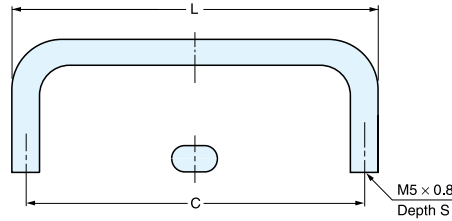

# ECH

Material	Finish
303 Stainless Steel	Mirror (M) Satin (S)

Item No.	L	C	H	B	T	S	Weight (g)	Box (pcs)	Carton (pcs)	
ECH-75/M	ECH-75/S	83	75 ( 2-61/64" )	40 ( 1-37/64" )	14	8	11	115	10	100
ECH-100/M	ECH-100/S	108	100 ( 3-15/16" )					135	15	150
ECH-125/M	ECH-125/S	133	125 ( 4-59/64" )					153	10	100
ECH-150/M		158	150 ( 5-29/32" )	50 ( 1-31/32" )	14	8	11	190	7	70
ECH-200/M		208	200 ( 7-7/8" )					244	10	100
ECH-250/M		258	250 ( 9-27/32" )					280	5	50
ECH-300/M		308	300 ( 11-13/16" )					306		

# XL-CU

Item No.	L	C	H	Weight (g)	Box (pcs)	Carton (pcs)
XL-CU80TT	82	72 ( 2-27/32" )	32 ( 1-17/64" )	112	10	100
XL-CU100TT	102	92 ( 3-5/8" )	34 ( 1-11/32" )	136		
XL-CU120TT	122	112 ( 4-13/32" )	36 ( 1-27/64" )	163		
XL-CU150TT	152	142 ( 5-19/32" )	38 ( 1-1/2" )	200	8	80
XL-CU180TT	182	172 ( 6-25/32" )	40 ( 1-37/64" )	234		
XL-CU220TT	222	212 ( 8-11/32" )	42 ( 1-42/64" )	282	6	30
XL-CU300TT	302	292 ( 11-1/2" )	44 ( 1-47/64" )	372		

# XL-CUR

Item No.	L	C	H	Weight (g)	Box (pcs)	Carton (pcs)
XL-CUR80TT	80	70 ( 2-3/4" )	30 ( 1-3/16" )	101	10	150
XL-CUR100TT	100	90 ( 3-35/64" )	32 ( 1-17/32" )	125		100
XL-CUR120TT	120	110 ( 4-21/64" )	34 ( 1-11/32" )	150		75
XL-CUR150TT	150	140 ( 5-33/64" )	36 ( 1-27/64" )	183	5	75