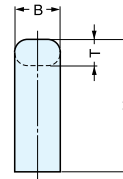

# ECH

Material	Finish
303 Stainless Steel	Mirror (M) Satin (S)

Item No.	L	C	H	B	T	S	Weight (g)	Box (pcs)	Carton (pcs)	
ECH-75/M	ECH-75/S	83	75 ( 2-61/64" )	40 ( 1-37/64" )	14	8	11	115	10	100
ECH-100/M	ECH-100/S	108	100 ( 3-15/16" )					135	15	150
ECH-125/M	ECH-125/S	133	125 ( 4-59/64" )					153	10	100
ECH-150/M		158	150 ( 5-29/32" )	50 ( 1-31/32" )	14	8	11	190	7	70
ECH-200/M		208	200 ( 7-7/8" )					244	10	100
ECH-250/M		258	250 ( 9-27/32" )					280	5	50
ECH-300/M		308	300 ( 11-13/16" )					306		

# XL-CU

Item No.	L	C	H	Weight (g)	Box (pcs)	Carton (pcs)
XL-CU80TT	82	72 ( 2-27/32" )	32 ( 1-17/64" )	112	10	100
XL-CU100TT	102	92 ( 3-5/8" )	34 ( 1-11/32" )	136		
XL-CU120TT	122	112 ( 4-13/32" )	36 ( 1-27/64" )	163		
XL-CU150TT	152	142 ( 5-19/32" )	38 ( 1-1/2" )	200	8	80
XL-CU180TT	182	172 ( 6-25/32" )	40 ( 1-37/64" )	234		
XL-CU220TT	222	212 ( 8-11/32" )	42 ( 1-42/64" )	282	6	30
XL-CU300TT	302	292 ( 11-1/2" )	44 ( 1-47/64" )	372		