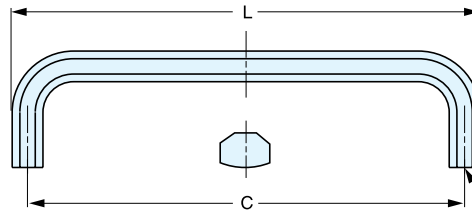

# ECH

Material	Finish
303 Stainless Steel	Mirror (M) Satin (S)

Item No.	L	C	H	B	T	S	Weight (g)	Box (pcs)	Carton (pcs)	
ECH-75/M	ECH-75/S	83	75 ( 2-61/64" )	40 ( 1-37/64" )	14	8	11	115	10	100
ECH-100/M	ECH-100/S	108	100 ( 3-15/16" )					135	15	150
ECH-125/M	ECH-125/S	133	125 ( 4-59/64" )					153	10	100
ECH-150/M		158	150 ( 5-29/32" )	50 ( 1-31/32" )	14	8	11	190	7	70
ECH-200/M		208	200 ( 7-7/8" )					244	10	100
ECH-250/M		258	250 ( 9-27/32" )					280	5	50
ECH-300/M		308	300 ( 11-13/16" )					306		

# XL-CU

Item No.	L	C	H	Weight (g)	Box (pcs)	Carton (pcs)
XL-CU80TT	82	72 ( 2-27/32" )	32 ( 1-17/64" )	112	10	100
XL-CU100TT	102	92 ( 3-5/8" )	34 ( 1-11/32" )	136		
XL-CU120TT	122	112 ( 4-13/32" )	36 ( 1-27/64" )	163		
XL-CU150TT	152	142 ( 5-19/32" )	38 ( 1-1/2" )	200	8	80
XL-CU180TT	182	172 ( 6-25/32" )	40 ( 1-37/64" )	234		
XL-CU220TT	222	212 ( 8-11/32" )	42 ( 1-42/64" )	282	6	30
XL-CU300TT	302	292 ( 11-1/2" )	44 ( 1-47/64" )	372		