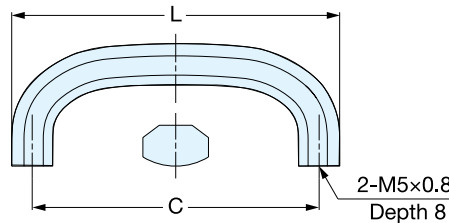

HANDLE

XL-CUR

Item No.	L	C	H	Weight (g)	Box (pcs)	Carton (pcs)
XL-CUR80TT	80	70 (2-3/4")	30 (1-3/16")	101	10	150
XL-CUR100TT	100	90 (3-35/64")	32 (1-17/32")	125		100
XL-CUR120TT	120	110 (4-21/64")	34 (1-11/32")	150		75
XL-CUR150TT	150	140 (5-33/64")	36 (1-27/64")	183	5	75

Material	Finish
303 Stainless Steel	Mirror and Satin Combination