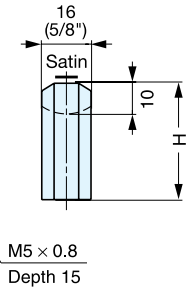

# ECH

Material	Finish
303 Stainless Steel	Mirror (M) Satin (S)

Item No.	L	C	H	B	T	S	Weight (g)	Box (pcs)	Carton (pcs)	
ECH-75/M	ECH-75/S	83	75 ( 2-61/64" )	40 ( 1-37/64" )	14	8	11	115	10	100
ECH-100/M	ECH-100/S	108	100 ( 3-15/16" )					135	15	150
ECH-125/M	ECH-125/S	133	125 ( 4-59/64" )					153	10	100
ECH-150/M		158	150 ( 5-29/32" )	50 ( 1-31/32" )	14	8	11	190	7	70
ECH-200/M		208	200 ( 7-7/8" )					244	10	100
ECH-250/M		258	250 ( 9-27/32" )					280	5	50
ECH-300/M		308	300 ( 11-13/16" )					306		

# XL-CU

Item No.	L	C	H	Weight (g)	Box (pcs)	Carton (pcs)
XL-CU80TT	82	72 ( 2-27/32" )	32 ( 1-17/64" )	112	10	100
XL-CU100TT	102	92 ( 3-5/8" )	34 ( 1-11/32" )	136		
XL-CU120TT	122	112 ( 4-13/32" )	36 ( 1-27/64" )	163		
XL-CU150TT	152	142 ( 5-19/32" )	38 ( 1-1/2" )	200	8	80
XL-CU180TT	182	172 ( 6-25/32" )	40 ( 1-37/64" )	234		
XL-CU220TT	222	212 ( 8-11/32" )	42 ( 1-42/64" )	282	6	30
XL-CU300TT	302	292 ( 11-1/2" )	44 ( 1-47/64" )	372		