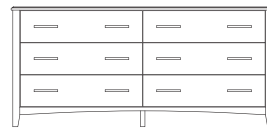

MISSION BAY
COLLECTION

ARMOIRE
W/TWO 270°
SWING DOORS
MB2438ARD
D24 W38 H64

ARMOIRE
WITHOUT DOORS
MB2438ARO
D24 W38 H64

THREE DRAWER
CHEST
DRAWER CHEST
MB2438CH3
D24 W38 H30

SIX DRAWER
DRESSER
MB2066DR6
D20 W66 H30

DESK
MB2448DKD
D24 W48 H30
MB2848DKD
D28 W48 H30

ACTIVITY TABLE
MB3030AT
D30 W30 H30

ROUND TABLE
TOP (SELF)
MB30RTS
DIA.30 H30
MB34RTS
DIA.34 H30

ROUND TABLE
TOP (WOOD)
MB30RTW
DIA.30 H30
MB34RTW
DIA.34 H30