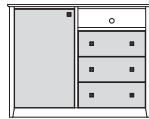

NIGHTSTAND
BP1822NS
D18 W22 H24
BP1822NST (TALL)
D18 W22 H28

3 DRAWER CHEST/
VCR/REFRIGERATOR
BP2554CRM
D25 W54 H42