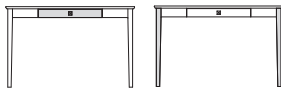

DESK WITH DRAWER
BP2648DKD (SILVER DRAWER)
BP2648DKD2 (SILVER LEGS)
D26 W48 H30