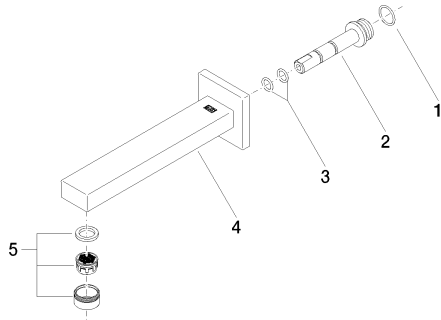

Sink - Symetrics

Lavatory spout, wall-mounted without drain - platinum matte - platinum matte

Article number: 13 800 980-06 0010

Exploded drawing

Spare parts list

Number	Item Number	Designation	Number of units
1	09 14 10 053 90	Washer -	1
2	09 24 04 135 90	Nipple -	1
3	09 14 10 008 90	Washer -	1
4	90 11 68 004 00-06	Outlet - platinum matte	1
5	90 23 01 029 05-06	Aerator - platinum matte	1