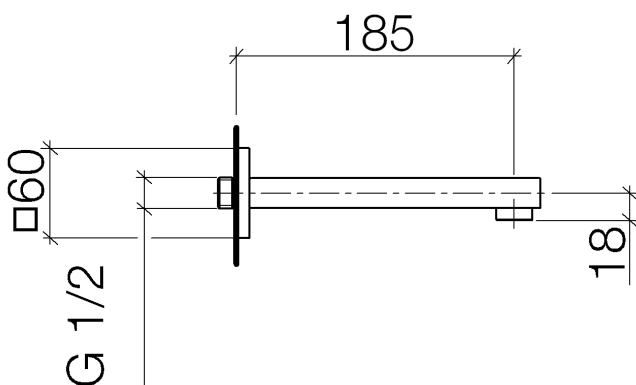

## Sink - Symetrics

Lavatory spout, wall-mounted without drain - platinum matte

Article number: 13 800 980-06 0010

- 7-1/4" Projection
- Fixed spout
- Round aerated stream
- 1-1/2" hole diameter
- Flange 2-3/8" x 2-3/8"
- 1/2" connection
- Plug-in connection mounting
- Water flow rate limited to max. 1.2 gpm
- lead-free
- For Touchfree control please order eSet Touchfree WITH or WITHOUT temperature adjustment

## Dimensional drawing

All dimensions in mm / inch = mm x 0,0394