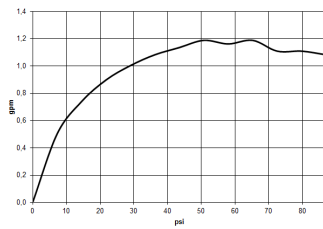

## Dimensional drawing

All dimensions in mm / inch = mm x 0,0394

## Flow rate chart