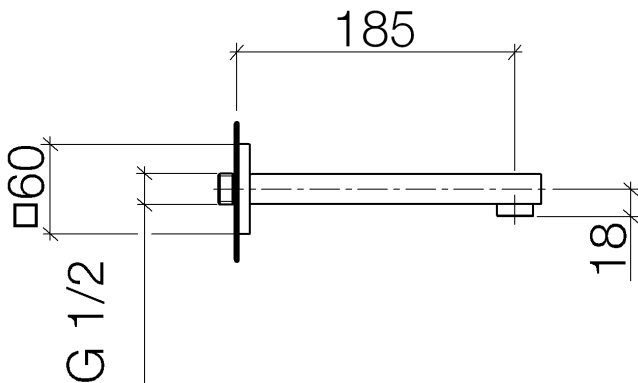

Sink - Symetrics

Lavatory spout, wall-mounted without drain - platinum matte

Article number: 13 800 980-06 0010

- 7-1/4" Projection
- Fixed spout
- Round aerated stream
- 1-1/2" hole diameter
- Flange 2-3/8" x 2-3/8"
- 1/2" connection
- Plug-in connection mounting
- Water flow rate limited to max. 1.2 gpm
- lead-free
- For Touchfree control please order eSet Touchfree WITH or WITHOUT temperature adjustment

platinum matte

Accessory is required for this item.

Dimensional drawing

All dimensions in mm / inch = mm x 0,0394