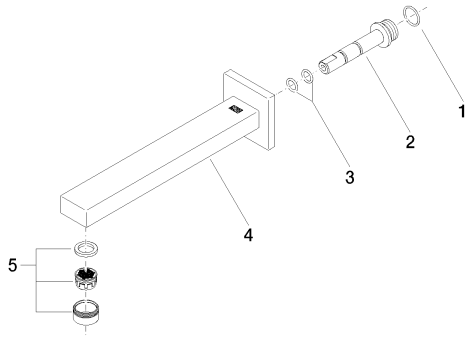

Sink - Symetrics

Lavatory spout, wall-mounted without drain - platinum matte - platinum matte

Article number: 13 805 980-06 0010

Exploded drawing

Spare parts list

| Number | Item Number        | Designation              | Number of units |
|--------|--------------------|--------------------------|-----------------|
| 1      | 09 14 10 053 90    | Washer -                 | 1               |
| 2      | 09 24 04 135 90    | Nipple -                 | 1               |
| 3      | 09 14 10 008 90    | Washer -                 | 2               |
| 4      | 90 11 68 003 01-06 | Outlet - platinum matte  | 1               |
| 5      | 90 23 01 029 05-06 | Aerator - platinum matte | 1               |