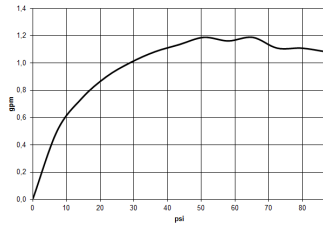

platinum matte

Accessory is required for this item.

Dimensional drawing

All dimensions in mm / inch = mm x 0,0394

Sink - Symetrics

Lavatory spout, wall-mounted without drain - platinum matte

Article number: 13 805 980-06 0010

Flow rate chart

Other surface finishes

polished chrome

13 805 980-00 0010

Other surfaces upon request (extra service)

Sink - Symetrics

Lavatory spout, wall-mounted without drain - platinum matte

Article number: 13 805 980-06 0010