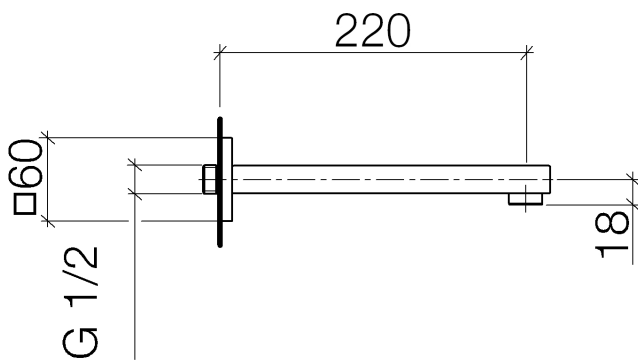

Sink - Symetrics

Lavatory spout, wall-mounted without drain - platinum matte

Article number: 13 805 980-06 0010

- 8-5/8" Projection
- Fixed spout
- Round aerated stream
- 1-1/2" hole diameter
- Flange 2-3/8" x 2-3/8"
- 1/2" connection
- Plug-in connection mounting
- Water flow rate limited to max. 1.2 gpm
- lead-free
- For Touchfree control please order eSet Touchfree WITH or WITHOUT temperature adjustment

platinum matte

Accessory is required for this item.

Dimensional drawing

All dimensions in mm / inch = mm x 0,0394

Sink - Symetrics

Lavatory spout, wall-mounted without drain - platinum matte

Article number: 13 805 980-06 0010

Flow rate chart

Other surface finishes

polished chrome

13 805 980-00 0010

Other surfaces upon request (extra service)

Sink - Symetrics

Lavatory spout, wall-mounted without drain - platinum matte

Article number: 13 805 980-06 0010

Required article

35 080 970-90 0010

Rough-in adapter -