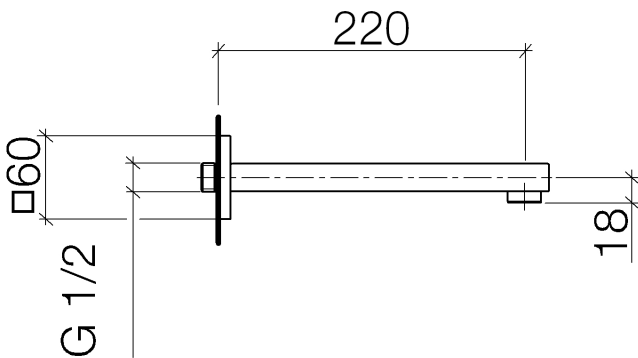

Sink - Symetrics

Lavatory spout, wall-mounted without drain - platinum matte

Article number: 13 805 980-06 0010

- 8-5/8" Projection
- Fixed spout
- Round aerated stream
- 1-1/2" hole diameter
- Flange 2-3/8" x 2-3/8"
- 1/2" connection
- Plug-in connection mounting
- Water flow rate limited to max. 1.2 gpm
- lead-free
- For Touchfree control please order eSet Touchfree WITH or WITHOUT temperature adjustment

platinum matte

Accessory is required for this item.

Dimensional drawing

All dimensions in mm / inch = mm x 0,0394