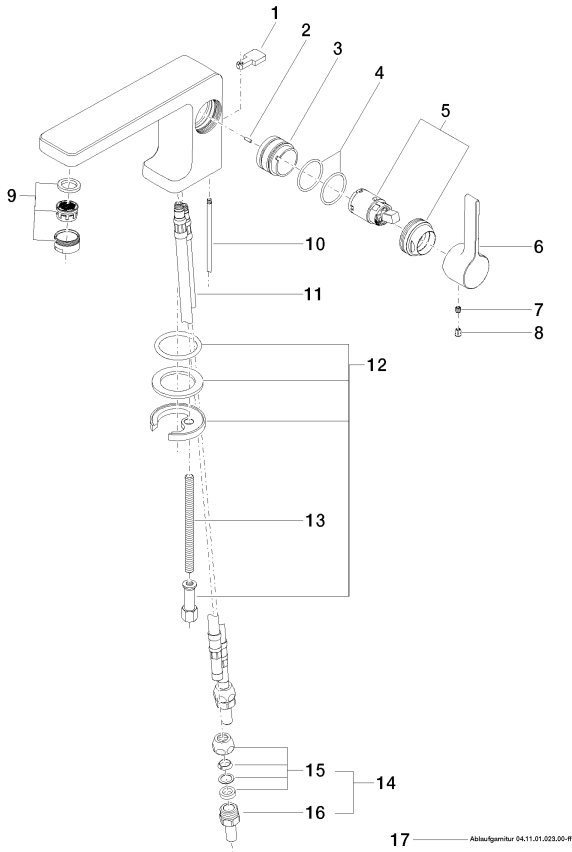

Sink - LULU

Single-lever lavatory mixer with drain - polished chrome - polished chrome

Article number: 33 500 710-00 0010

Exploded drawing

Spare parts list

Number	Item Number	Designation	Number of units
1	09 20 71 030-00	Drain - polished chrome	1
2	09 31 11 111 90	Mounting bracket -	1
3	09 18 40 095 10 90	Hood / sleeve -	1
4	09 14 10 137 90	Washer -	2
5	90 15 05 041 00-00	EHM cartridge - polished chrome	1
6	09 20 71 040-00	Lever - polished chrome	1
7	09 31 11 030 90	Mounting bracket -	1
8	09 31 20 017 90	Plug for European drain -	1
9	90 23 01 118 04-00	Aerator - polished chrome	1
10	09 31 09 080-00	Pivot rod/lift knob - polished chrome	1
11	04 30 04 018 00 90	Tube -	2
12	04 30 11 038 75 90	Mounting bracket -	1
13	09 31 11 012 90	Mounting bracket -	1
14	04 24 04 222 00-00	Mounting bracket - polished chrome	2
15	04 23 30 031 01-07	Wall connection - Rough nickel-plated	2
16	09 24 04 222 10-00	Wall connection - polished chrome	2
17	04 11 01 023 00-00	Drain - polished chrome	1