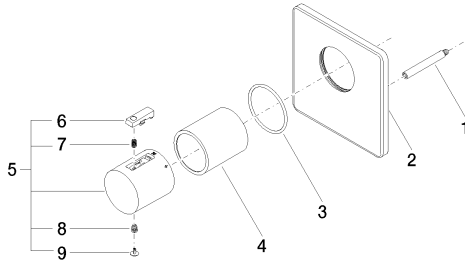

Shower - LULU

xTOOL Concealed thermostat without volume control - polished chrome - polished chrome

Article number: 36 416 710-00

Exploded drawing

Spare parts list

Number	Item Number	Designation	Number of units
1	04 31 09 095 00 90	Mounting bracket -	1
2	09 11 02 198-00	Escutcheon - polished chrome	1
3	09 14 10 049 90	Washer -	1
4	09 21 02 112-00	Hood / sleeve - polished chrome	1
5	04 17 33 004 01-00	Handle - polished chrome	1
6	09 21 33 010-00	Conversion - polished chrome	1
7	09 16 02 027 90	Handle -	1
8	09 30 30 136 90	Mounting bracket -	1
9	09 31 20 049-00	Cover - polished chrome	1